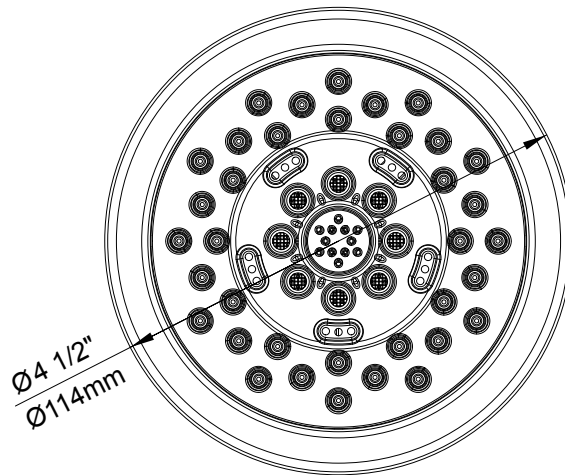

Finishes Available

- Chrome
- Other: Refer to Price List for additional finish