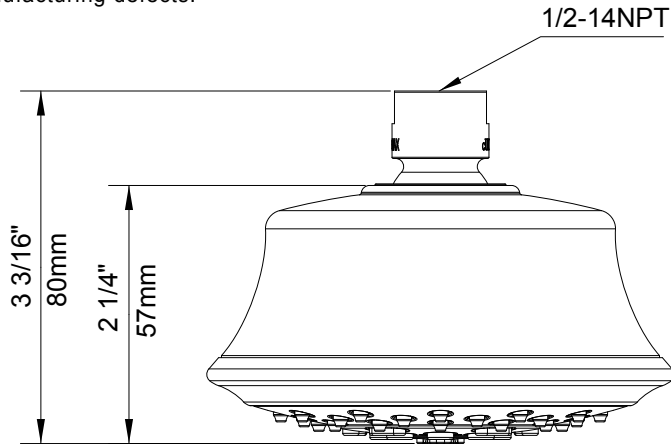

Finishes Available

- Chrome
- Other: Refer to Price List for additional finish