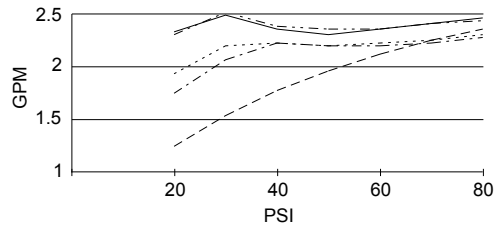

SPECIFICATIONS

4 1/2" 525 FIVE-FUNCTION SHOWERHEAD

Model

D460023

Description

- 5 functions: wide, centerjet, aeration, massage and wide + centerjet
- D-Force™ Technology
- Brass ball joint with polymer shell
- Optimizes water intensity even at low pressures
- With 71 easy clean jets
- Maximum flow rate 2.5 gpm @ 80 psi

Flow Rate