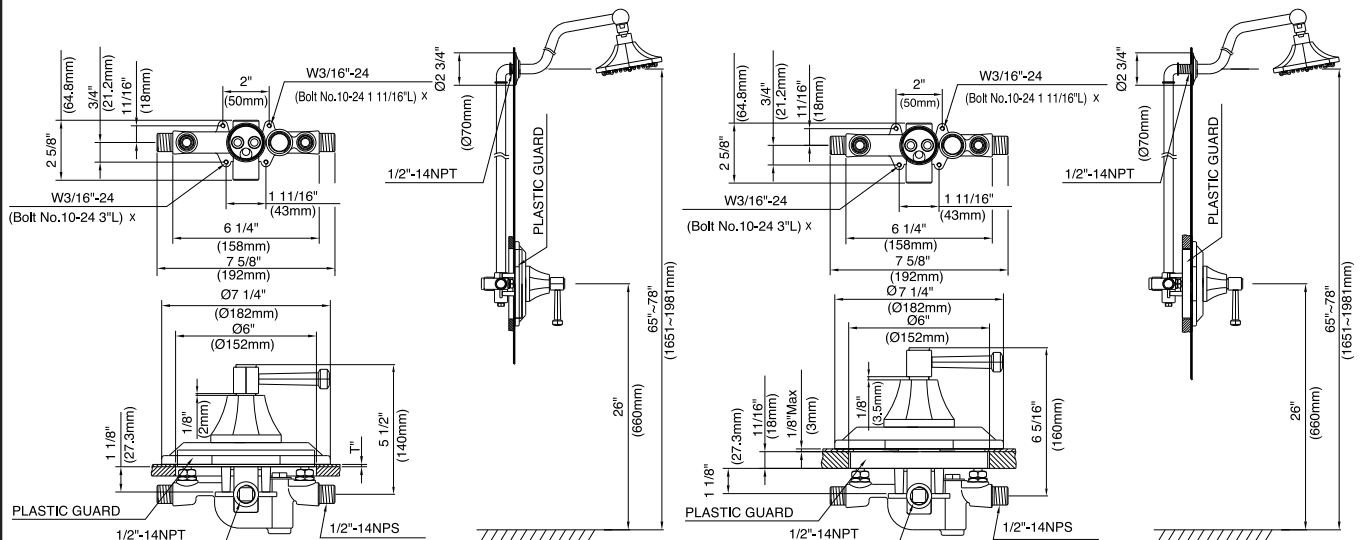

Specific Features: _____ Submitted Model No.: _____