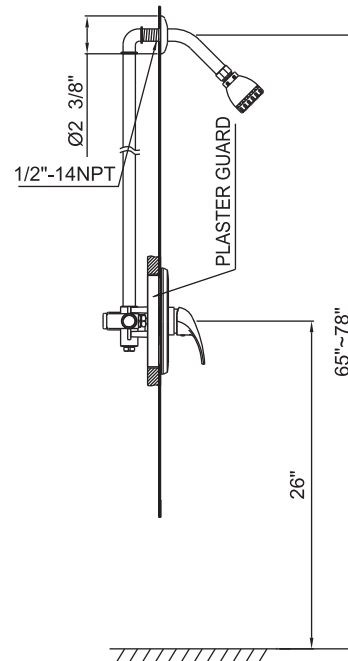

Specific Features: _____ Submitted Model No.: _____