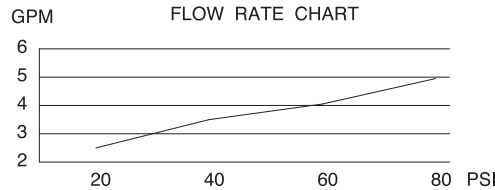

Special Packaging

- This product is supplied to production plumbers in bulk package with valve packaged separate from trim.
- Separate packaged Pro-Pack valves are D117000T (copper sweat connection) or D107000T (1/2" NPT)
- Model numbers for Trim kit tub and shower items include the suffix "T" (e.g. D500513T)