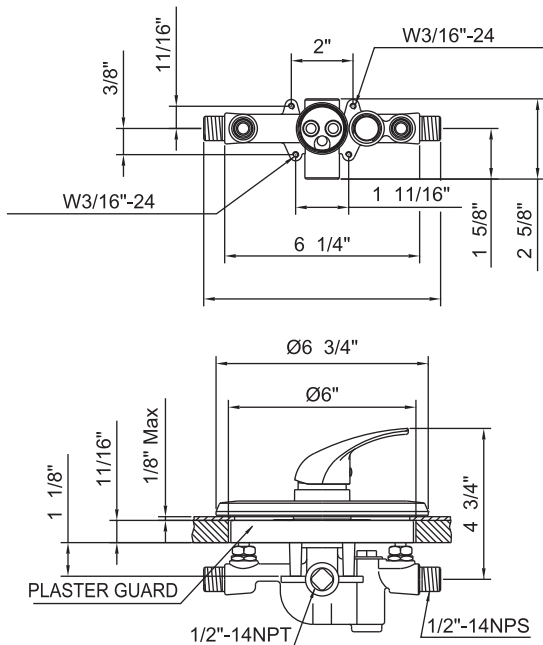

Specific Features: _____ Submitted Model No.: _____