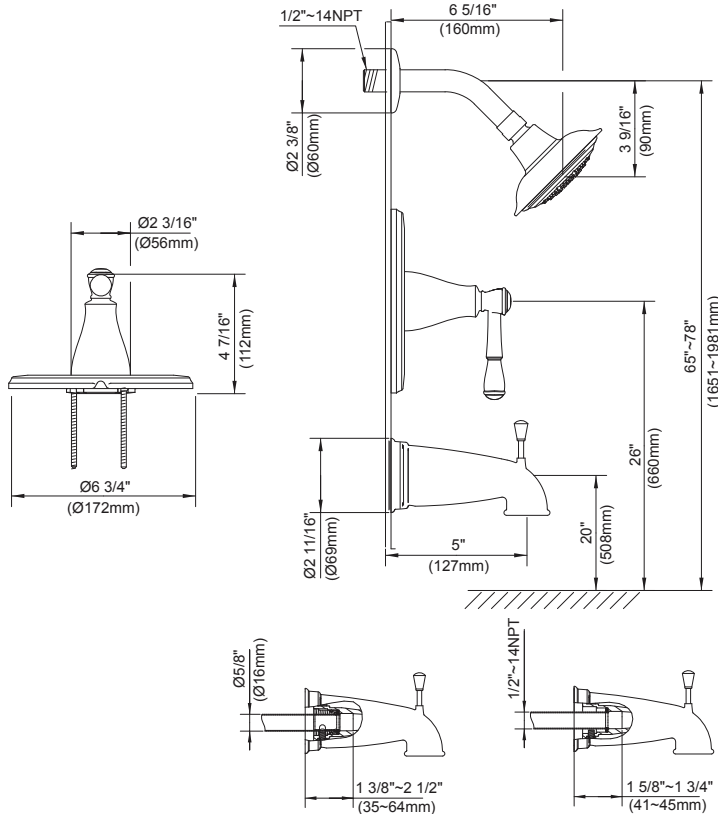

For Chrome and Brushed Nickel finishes