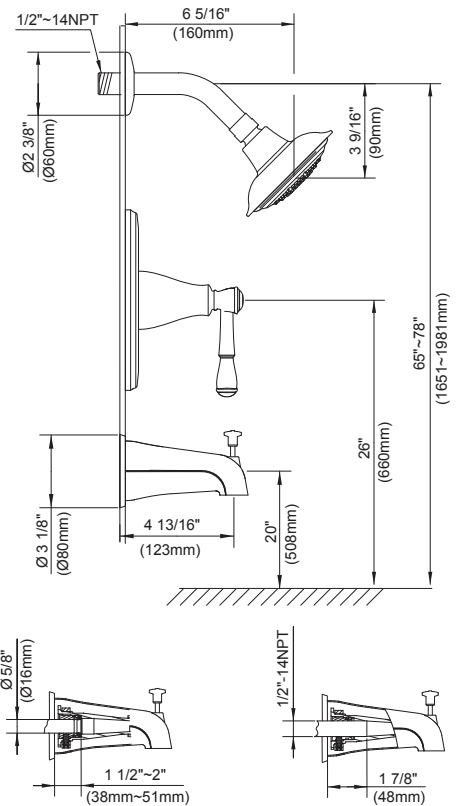

For Tumbled Bronze finish only

Submittal Information:

Job Name: _____
Contractor: _____

Location: _____
Contact #: _____