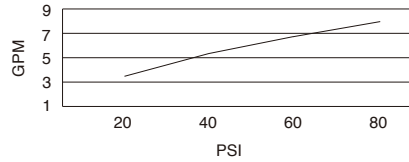

**SPECIFICATIONS**

**EASTHAM™ TRIM ONLY SINGLE HANDLE PRESSURE BALANCE TUB & SHOWER FAUCET**

**Model**

D510015T

**Description**

- 4 ½" bell style showerhead
- All brass 6" shower arm
- Diverter on spout
- Use with valve: D112000BT (w/stops) or D115000BT (w/o stops)

**Flow Rate**

**Standards**

- UPC/cUPC
- Energy Policy Act of 1992

- ASME A112.18.1

- ADA Accessibility Guidelines for Buildings and Facilities - 4.27.4 Controls and Mechanisms

**Finishes Available**

- Chrome
- Brushed Nickel