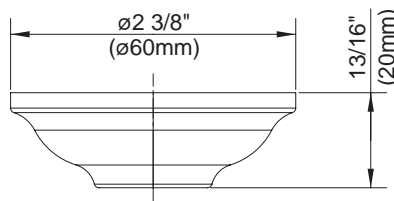

Specific Features: _____ Submitted Model No.: _____

SD460007/09-07.02