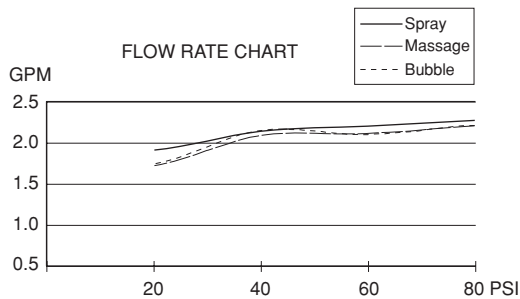

Specific Features: _____ Submitted Model No.: _____

SD460007/09-07.02