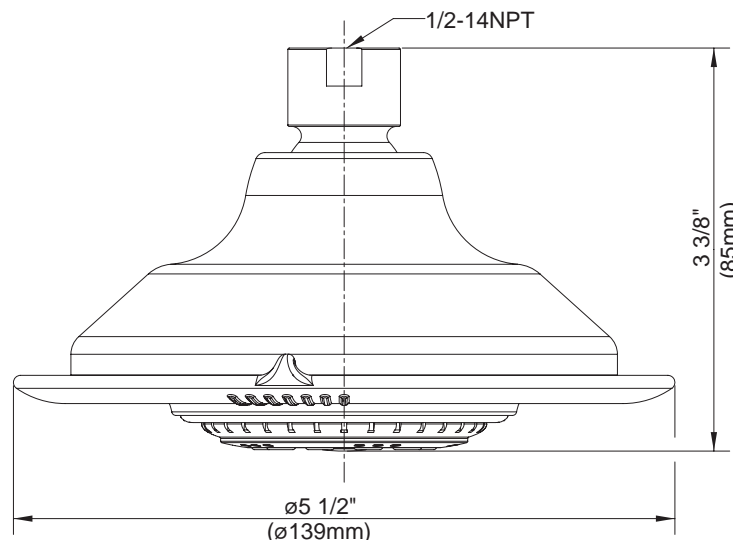

Specific Features: _____ Submitted Model No.: _____

SD460007/09-07.02