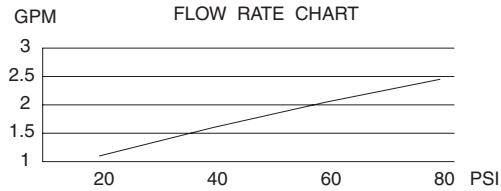

Specific Features: _____ Submitted Model No.: _____