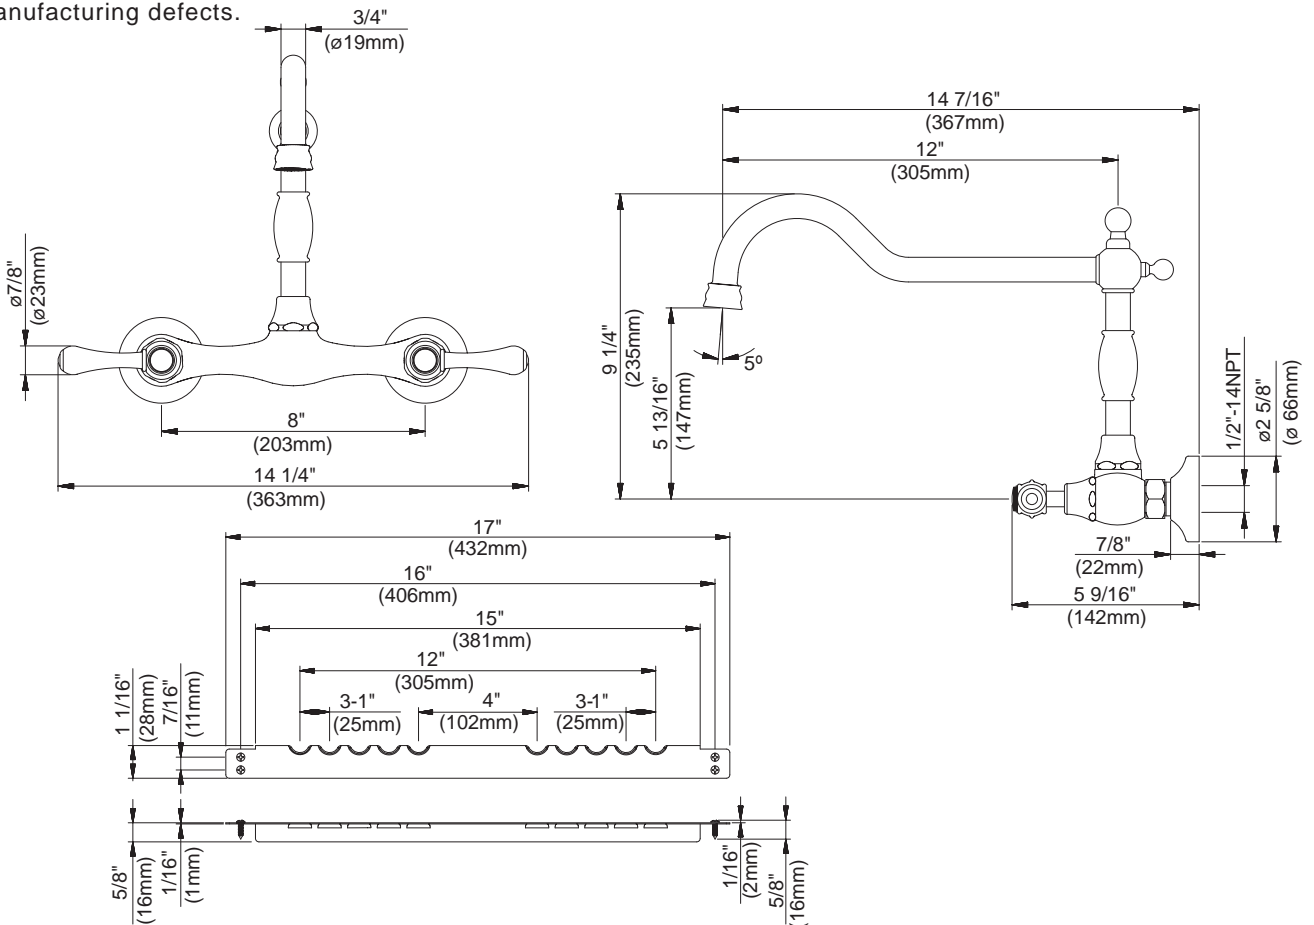

Specific Features: _____ Submitted Model No.: _____