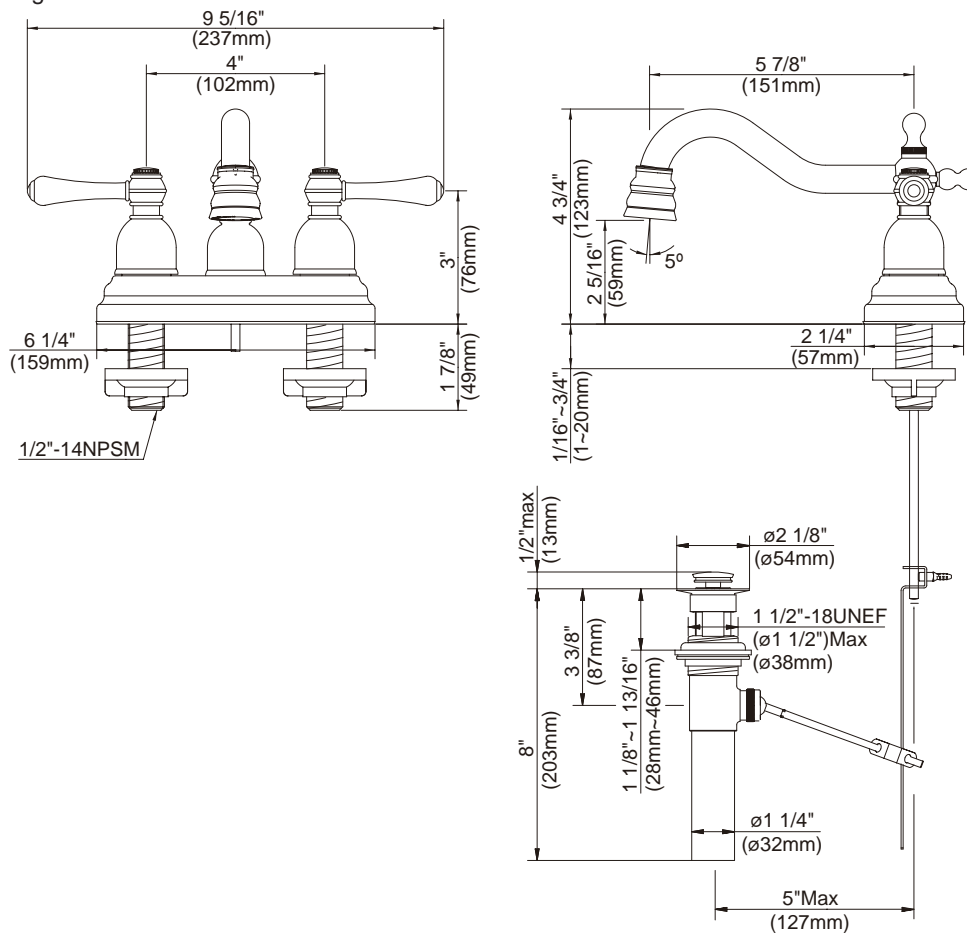

Warranty

Danze faucets are covered by a manufacturer's limited "lifetime" warranty for manufacturing defects.