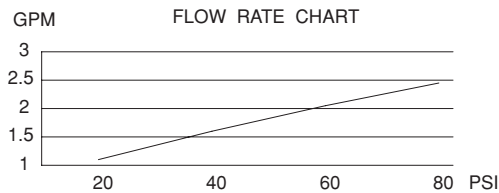

TWO HANDLE CENTERSET LAVATORY FAUCET

Description

- 2 handle with all brass pop-up drain assembly
- Brass tubular spout

Flow & Valving

- See Chart

Standards

- ASME A112.18.1
- CSA B125
- NSF 61-9
- Listed IAPMO/UPC
- Energy policy act of 1992
- ADA Accessibility Guidelines for Buildings and Facilities - 4.27.4 Controls and Mechanisms

Available Colors & Finish

- Chrome
- Antique Copper (AC)
- Brushed Nickel (BN)
- Satin Black (BS)
- Polished Brass (PBV)
- Polished Nickel (PNV)
- Oil Rub Bronze (RB)

Warranty

Danze faucets are covered by a manufacturer's limited "lifetime" warranty for manufacturing defects.

Specific Features: _____ Submitted Model No.: _____