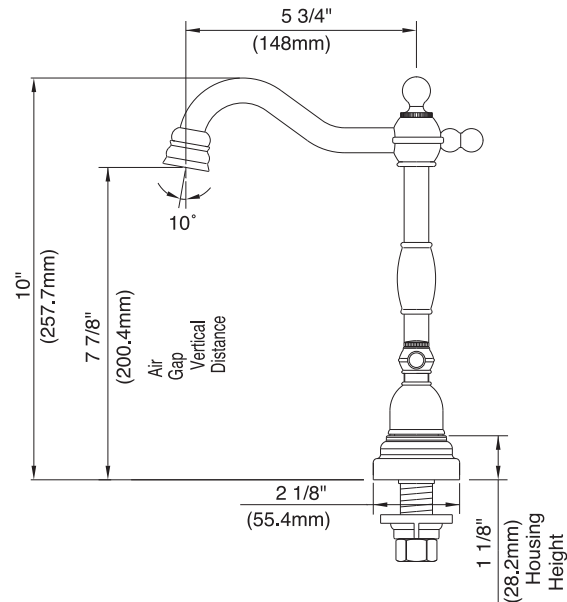

Specific Features: _____ Submitted Model No.: _____