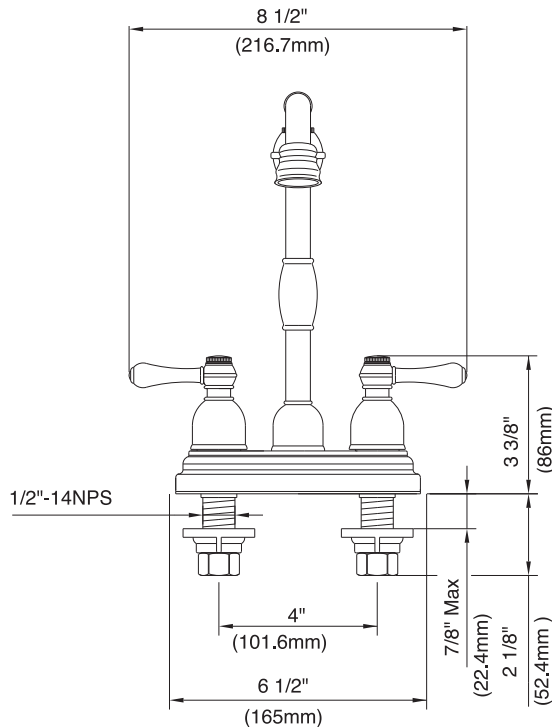

Specific Features: _____ Submitted Model No.: _____