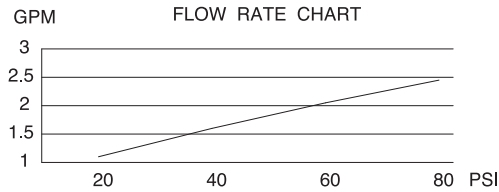

Specific Features: _____ Submitted Model No.: _____