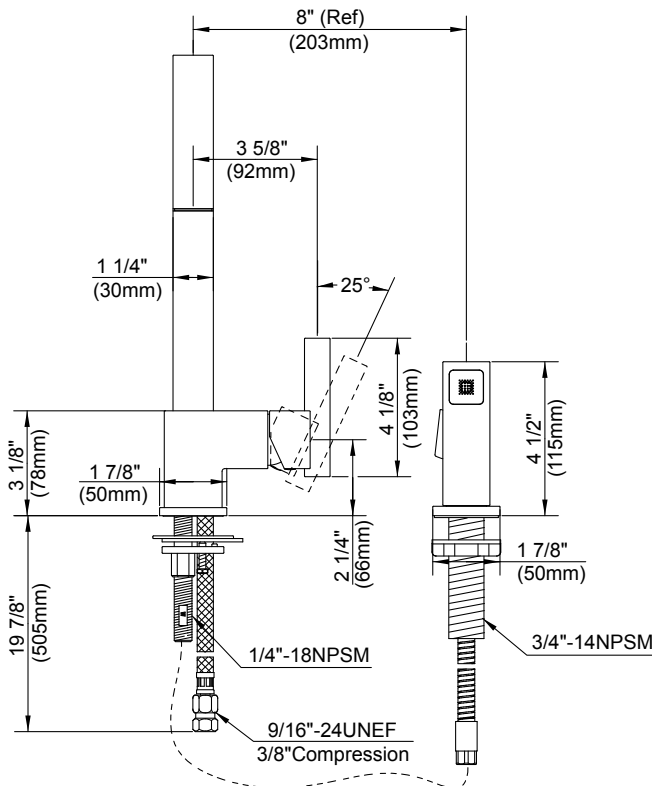

Submittal Information:

Job Name: _____
Contractor: _____

Location: _____
Contact #: _____