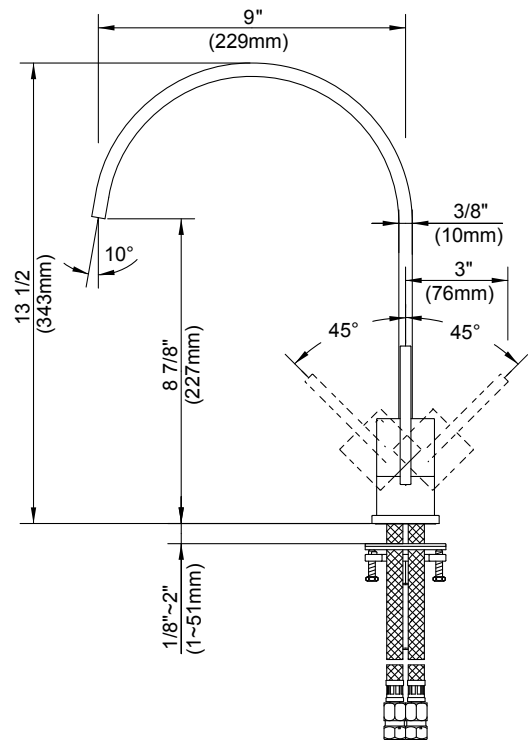

Submittal Information:

Job Name: _____
Contractor: _____

Location: _____
Contact #: _____