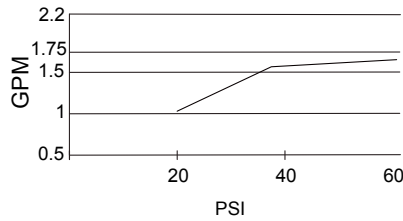

SPECIFICATIONS

SIRIUS™ SINGLE HANDLE KITCHEN FAUCET WITH SPRAY

Model

D401144

Description

- Ceramic disc valve
- 13 1/2" high spout, 9" spout length
- Natural water stream
- Matching brass spray
- 2 hole mount
- 1.75gpm (6.6L/min) maximum flow rate @ 60 psi
- Meets CEC Requirement

Aeration Flow Rate

Standards

NSF/ANSI 372 • NSF/ANSI 372

MEETS ASME A112.18.1M/A112.18.1

• ASME A112.18.1M/A112.18.1

• ADA Accessibility Guidelines for Buildings and Facilities - 309.4 Operation for Operable Parts