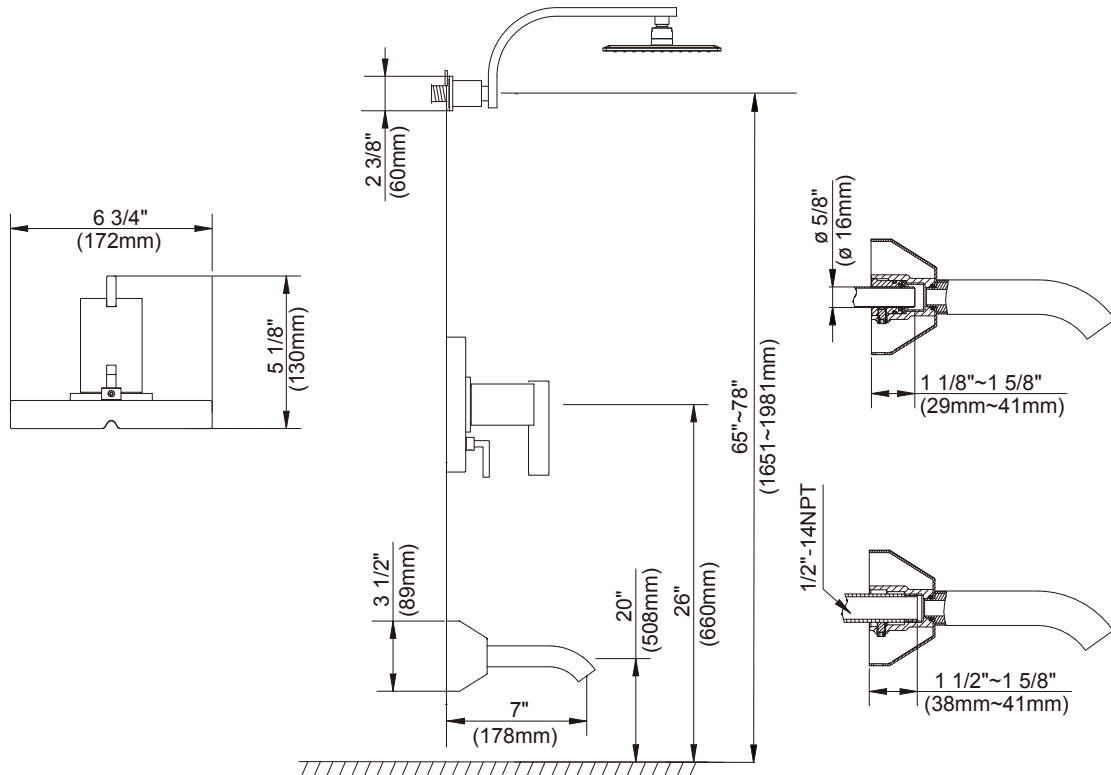

Submittal Information:

Job Name: _____
Contractor: _____

Location: _____
Contact #: _____