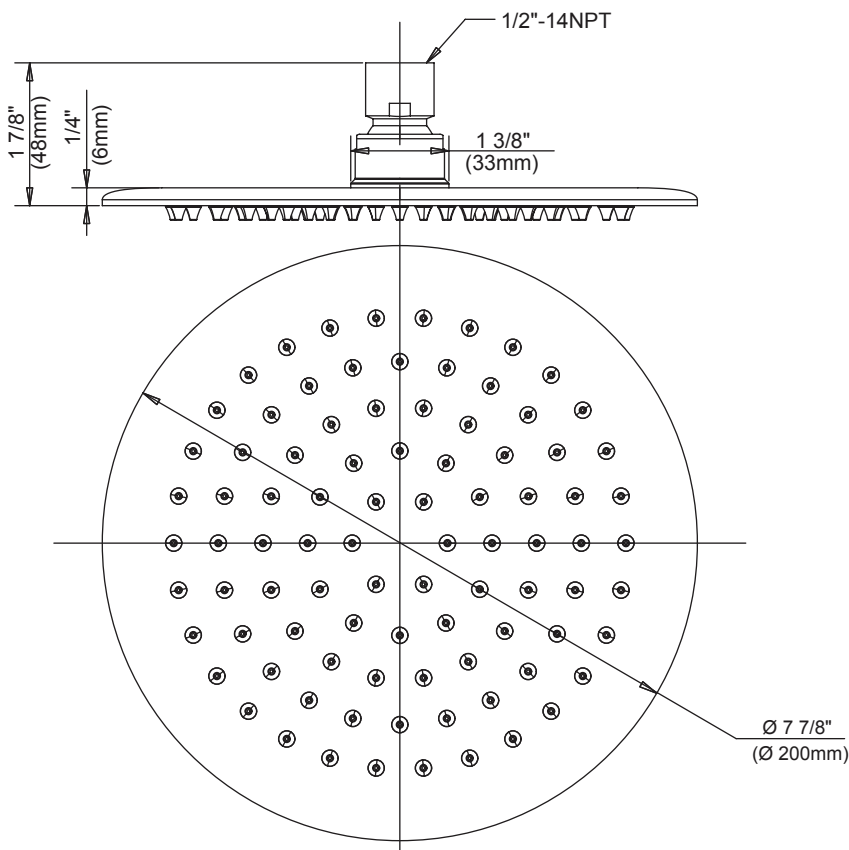

Warranty

Danze products are covered by a manufacturer's limited "lifetime" warranty for manufacturing defects.