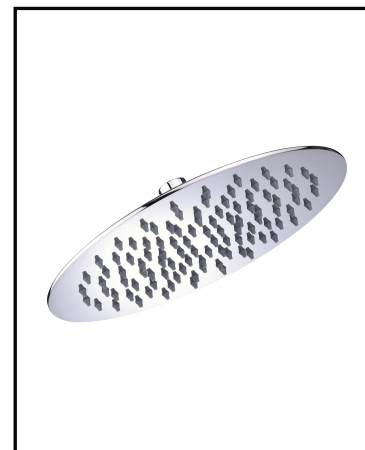

SPECIFICATIONS

DRENCH™ ROUND 8" RAIN SHOWERHEAD

Model

D460070

Description

- Single function round rainshower
- Brass ball joint with Air Injection™
- Offers a downpour spray effect
- Recommended for use with showerarm D481316, D481306, or D481376
- 2.5gpm (9.5L/min) maximum flow rate @80psi

Available Colors & Finish

- Chrome
- Brushed Nickel (BN)
- Polished Nickel (PNV)
- Polished Brass (PBV)
- Oil Rub Bronze (RB)

Used with 10" ceiling mount showerarm D481306

Available Colors & Finish

- Chrome
- Brushed Nickel (BN)
- Oil Rub Bronze (RB)