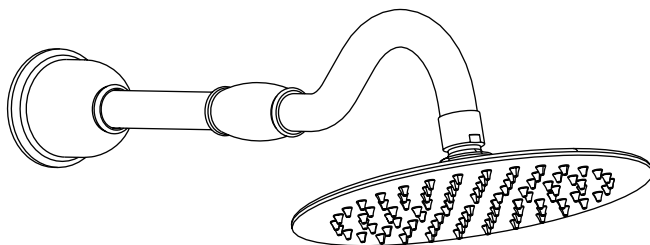

Available Colors & Finish

- Chrome
- Brushed Nickel (BN)
- Oil Rub Bronze (RB)
- Tumbled Bronze (BR)

Submittal Information:

Job Name: _____

Location: _____

Contractor: _____

Contact #: _____