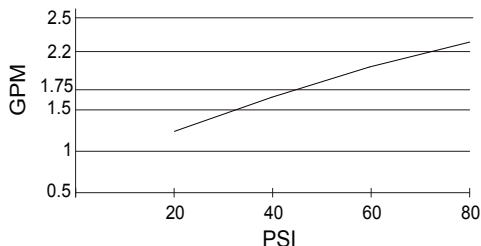

SPECIFICATIONS

DRENCH™ ROUND 8" RAIN SHOWERHEAD

Model

D460070

Description

- Single function round rainshower
- Brass ball joint with Air Injection™
- Offers a downpour spray effect
- Recommended for use with showerarm D481316, D481306, or D481376
- 2.5gpm (9.5L/min) maximum flow rate @80psi

Standards

• UPC/cUPC

• Energy Policy Act of 1992

MEETS ASME A112.18.1M/ A112.18.1

• ASME A112.18.1M/ A112.18.1

Finishes Available

- Chrome
- Other: Refer to Price List for additional finish

Warranty