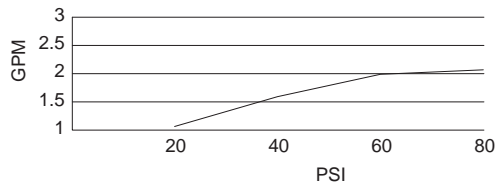

Flow Rate

Finishes Available

- Chrome
- Other: Refer to H+C Waterware website for additional finish