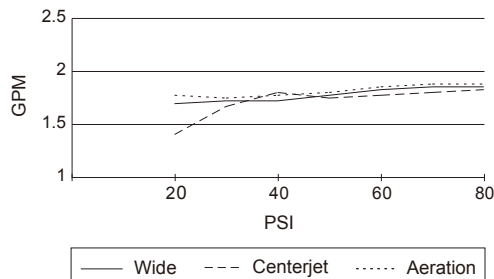

**Model**

DH130110

**Description**

- 3-function handshower: aeration, wide & centerjet
- Features D-Force™ Technology
- Showerarm mount
- 60" M-Flex hose
- 2.0 gpm maximum flow rate @ 20 - 80 psi

**Standards**

- UPC/cUPC
- Energy Policy Act of 1992

**Warranty**

H+C waterware products are covered by a manufacturer's limited "lifetime" warranty for manufacturing defects.

**Flow Rate**

**Finishes Available**

- Chrome
- Other: Refer to H+C Waterware website for additional finish