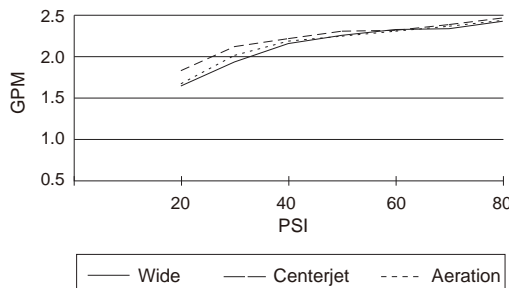

Model

DH151110

Description

- 4" 3-function showerhead: wide, aeration & massage
- Features D-Force™ Technology
- Brass ball joint
- 2.5 gpm maximum flow rate @ 80 psi

Standards

- UPC/cUPC
- Energy policy act of 1992

Warranty

H+C waterware products are covered by a manufacturer's limited "lifetime" warranty for manufacturing defects.

Flow Rate

Finishes Available

- Chrome
- Other: Refer to H+C Waterware website for additional finish