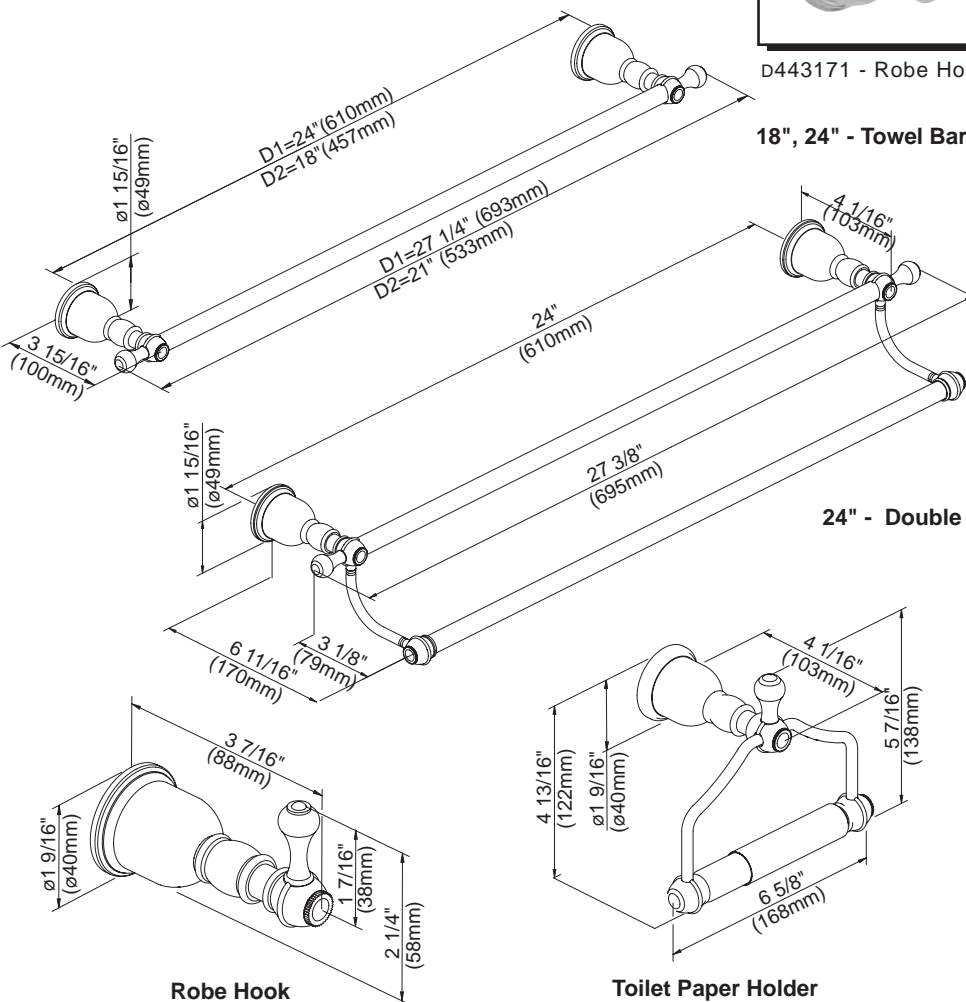

Available Finishes

- Chrome
- Antique Copper (AC)
- Brushed Nickel (BN)
- Satin Black (BS)
- Polished Brass (PBV)
- Polished Nickel (PNV)
- Oil Rub Bronze (RB)

D443411 - 18" Towel Bar
D443421 - 24" Towel Bar

D443611 - 24" Double Towel Bar

D443171 - Robe Hook

D442251 - Toilet Paper Holder

D442111 - Towel Ring

Specific Features: _____ Submitted Model No.: _____