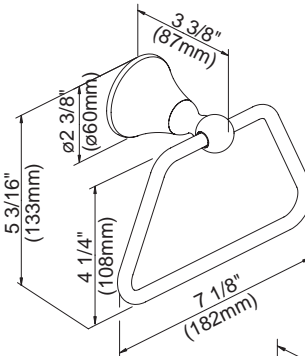

Available Finishes

- Chrome
- Brushed Nickel (BN)
- Distressed Nickel (DN)
- Oil Rub Bronze (RB)

D441600 - 18" Towel Bar
D441601 - 24" Towel Bar

D441602 - 24" Double Towel Bar

D441605 - Towel Ring

D441604 - Toilet Paper Holder

D441640 - Robe Hook

D441630 - Toilet Paper Holder

Specific Features: _____ Submitted Model No.: _____