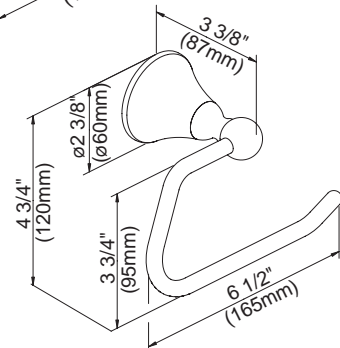

Available Finishes

- Chrome
- Brushed Nickel (BN)
- Distressed Nickel (DN)
- Oil Rub Bronze (RB)

D441600 - 18" Towel Bar
D441601 - 24" Towel Bar

D441602 - 24" Double Towel Bar

D441605 - Towel Ring

D441604 - Toilet Paper Holder

D441640 - Robe Hook

D441630 - Toilet Paper Holder

Specific Features: _____ Submitted Model No.: _____