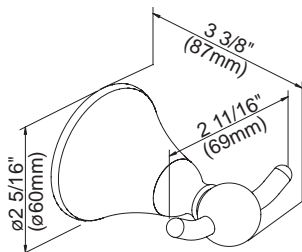

Specific Features: _____ Submitted Model No.: _____