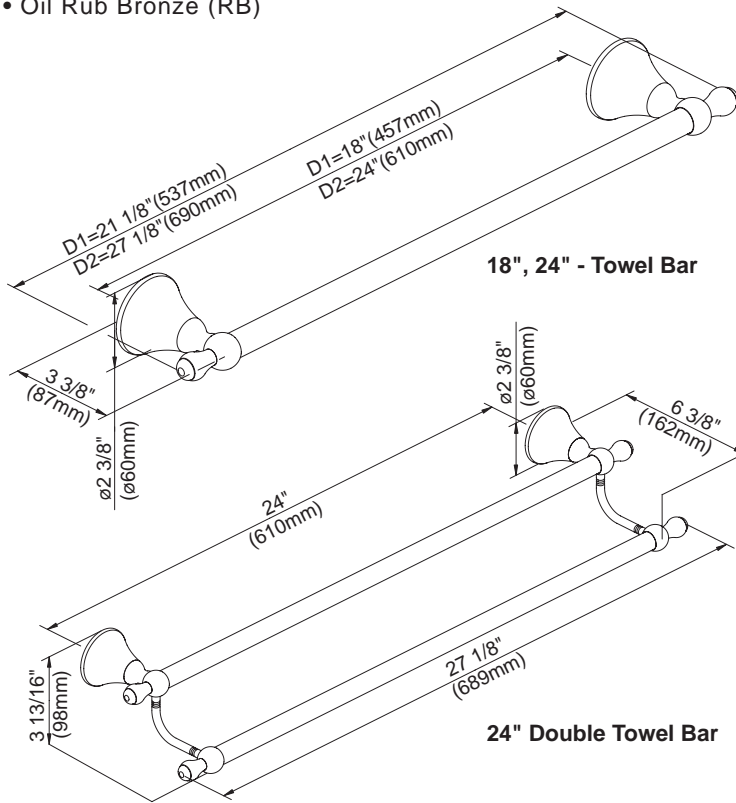

Available Finishes

- Chrome
- Brushed Nickel (BN)
- Distressed Nickel (DN)
- Oil Rub Bronze (RB)

D441600 - 18" Towel Bar
D441601 - 24" Towel Bar

D441602 - 24" Double Towel Bar

D441605 - Towel Ring

D441604 - Toilet Paper Holder

D441640 - Robe Hook

D441630 - Toilet Paper Holder

Specific Features: _____ Submitted Model No.: _____