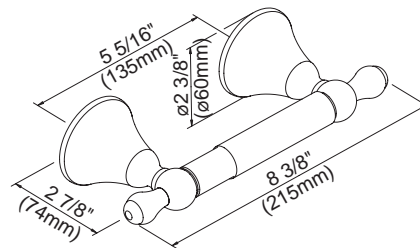

Specific Features: _____ Submitted Model No.: _____