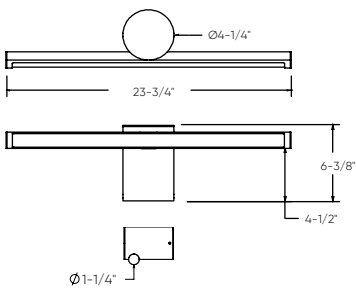

Model	Size	Watts	Delivered lumens	CRI	Color °T	Voltage
VCC24-CC	24"	20 W	1490 lm	80	2700, 3000, 3500,	120 V
VCC36-CC	36"	30 W	1950 lm		4000, 5000 K	

Specifications

Over 50,000 hours of service life
Switch-selectable CCT: 2700 K/3000 K/
3500 K/4000 K/5000 K
Integrated dimmable driver
Suitable for damp locations
Canopy mount on 4" octagon
junction box
5-1/4" decorative disc included
Refer to website for dimmer compatibility
5-year warranty

Finish

BG Black/Gold

Note

Other color temperatures, finishes, and voltage options are available but may require minimum order quantities (MOQs) and longer lead times. Please contact your DALI representative for more information.

VCC24-CC