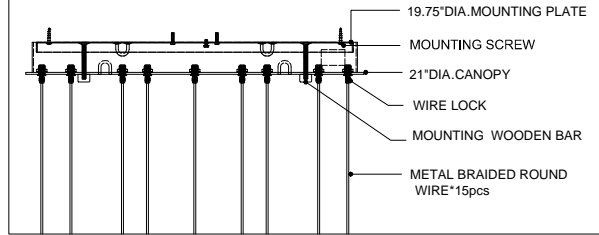

21"DIA*2.5"H.CANOPY
 19.75"DIA*0.75"H.
 MOUNTING PLATE COVER
 3.5"DIA*9.25"H.SHADE

TOP VIEW

CANOPY DETAIL

FRONT VIEW

12" IS THE MINIMUM
 ADJUSTABLE HEIGHT USING THE
 PEPPER SHADES DUE TO THE
 SHADE SIZE AND THE
 RESPECTIVE SIZE OF
 THE CANOPY

NOTE: CORD LENGTHS ARE
 NOT SHOWN TO SCALE

9000-1188

ALL WORK © 2023 CURREY & COMPANY