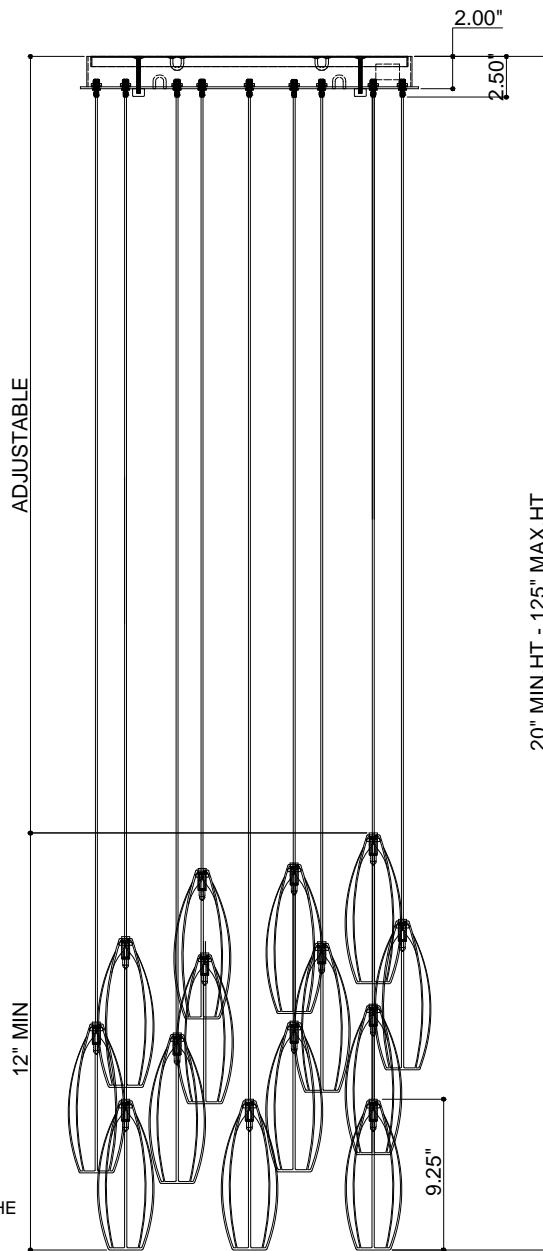

21"DIA*2.5"H.CANOPY
 19.75"DIA*0.75"H.
 MOUNTING PLATE COVER
 3.5"DIA*9.25"H.SHADE

TOP VIEW

CANOPY DETAIL

FRONT VIEW

12" IS THE MINIMUM
 ADJUSTABLE HEIGHT USING THE
 PEPPER SHADES DUE TO THE
 SHADE SIZE AND THE
 RESPECTIVE SIZE OF
 THE CANOPY

NOTE: CORD LENGTHS ARE
 NOT SHOWN TO SCALE

9000-1188

ALL WORK © 2023 CURREY & COMPANY