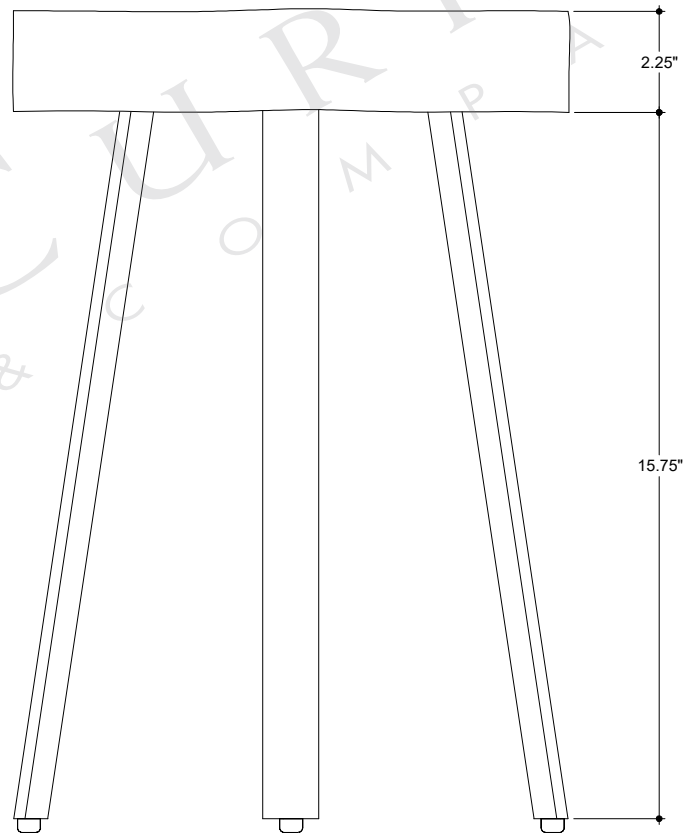

TOP VIEW

FRONT VIEW

4000-0085

ALL WORK © 2019 CURREY & COMPANY