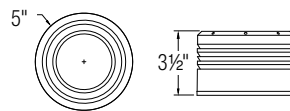

FIXTURE	DESCRIPTION	FINISH
☐ SS2015-SA	120-277V 16W LED	Satin Aluminum
☐ SS2015-BZ	120-277V 16W LED	Bronze
☐ SS2015-WT	120-277V 16W LED	White

Project _____

Fixture Type _____

Location _____

Contact _____

Phone _____