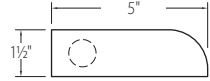

CounterAttack T5
120V T5 Fluorescent

	L X W X H	Watts	White – WT	Bronze – BZ	Silver Metallic – SM	
<input type="checkbox"/>	16"	16" x 5" x 1½"	1 x 8W	CAF-16-WT	CAF-16-BZ	CAF-16-SM
<input type="checkbox"/>	24"	24" x 5" x 1½"	1 x 13w	CAF-24-WT	CAF-24-BZ	CAF-24-SM
<input type="checkbox"/>	40"	40" x 5" x 1½"	2 x 8W	CAF-40-WT	CAF-40-BZ	CAF-40-SM
<input type="checkbox"/>	Option	General Convenience Outlet	GCO-BK		GCO-WT	