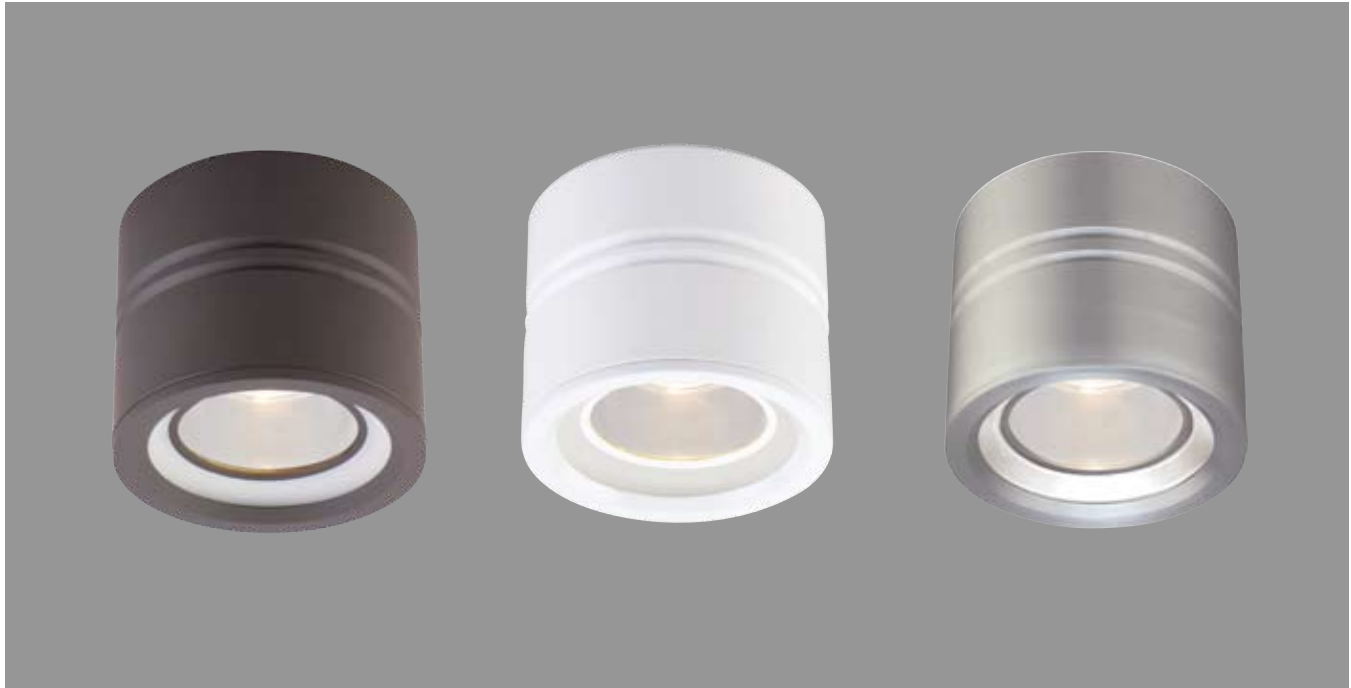

ENTITY

ENTITY OPAL CONICAL GLASS

LOW-VOLTAGE

SS1015B-SA	Satin Aluminum	SS1015B-LV-SA
SS1015B-BZ	Bronze	SS1015B-LV-BZ
SS1015B-WT	White	SS1015B-LV-WT
Lamp*	35W MR16 GU10 120V	35W MR16 GU5.3 12V
Dims	4 1/2" Ø x 4" H	

* lamp included

- Aluminum body
- Satin Aluminum, Bronze and White finishes
- Glass accent ring
- 35W MR16 120V or 12V fixture option
- Transformer included (12V only)
- Damp-location listed
- Flush mount