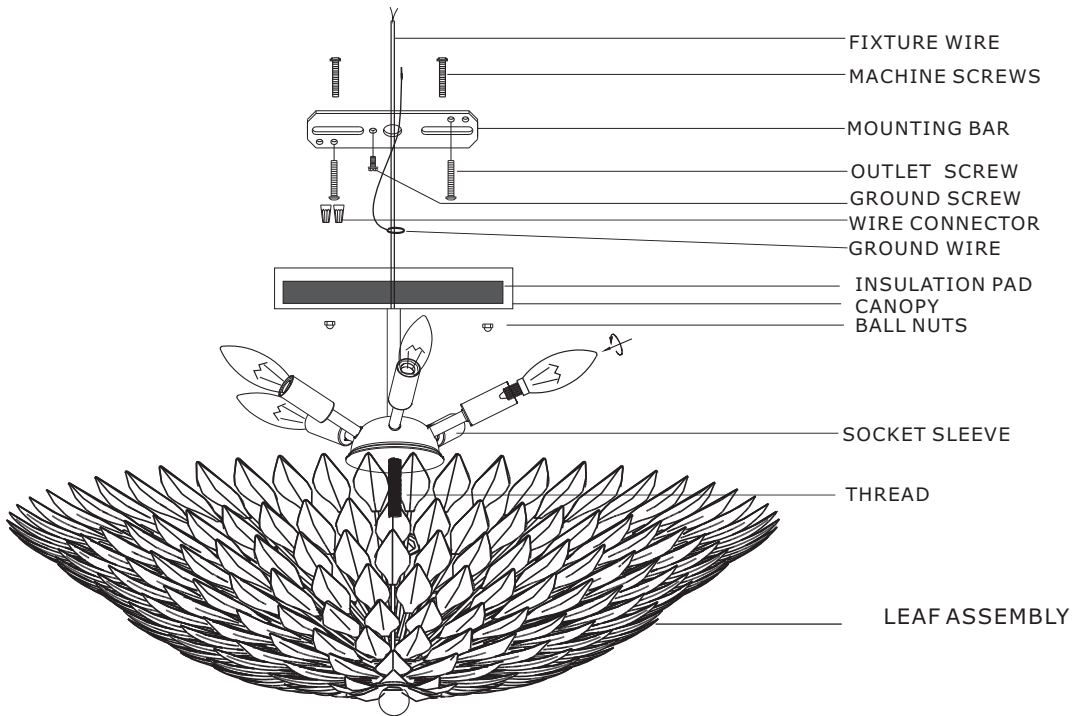

You will need 6 Candelabra bulbs. 40 Watts recommended 60 Watts max. Bulb not included.

*Due to the delicate of this design, you may need to manually bend the leaves as the intended design is to have a smooth pattern of leaves.

NOTICE: FOR REPLACING THE BULB, PLEASE UNSCREW THE LEAF ASSEMBLY AS SHOWN ABOVE