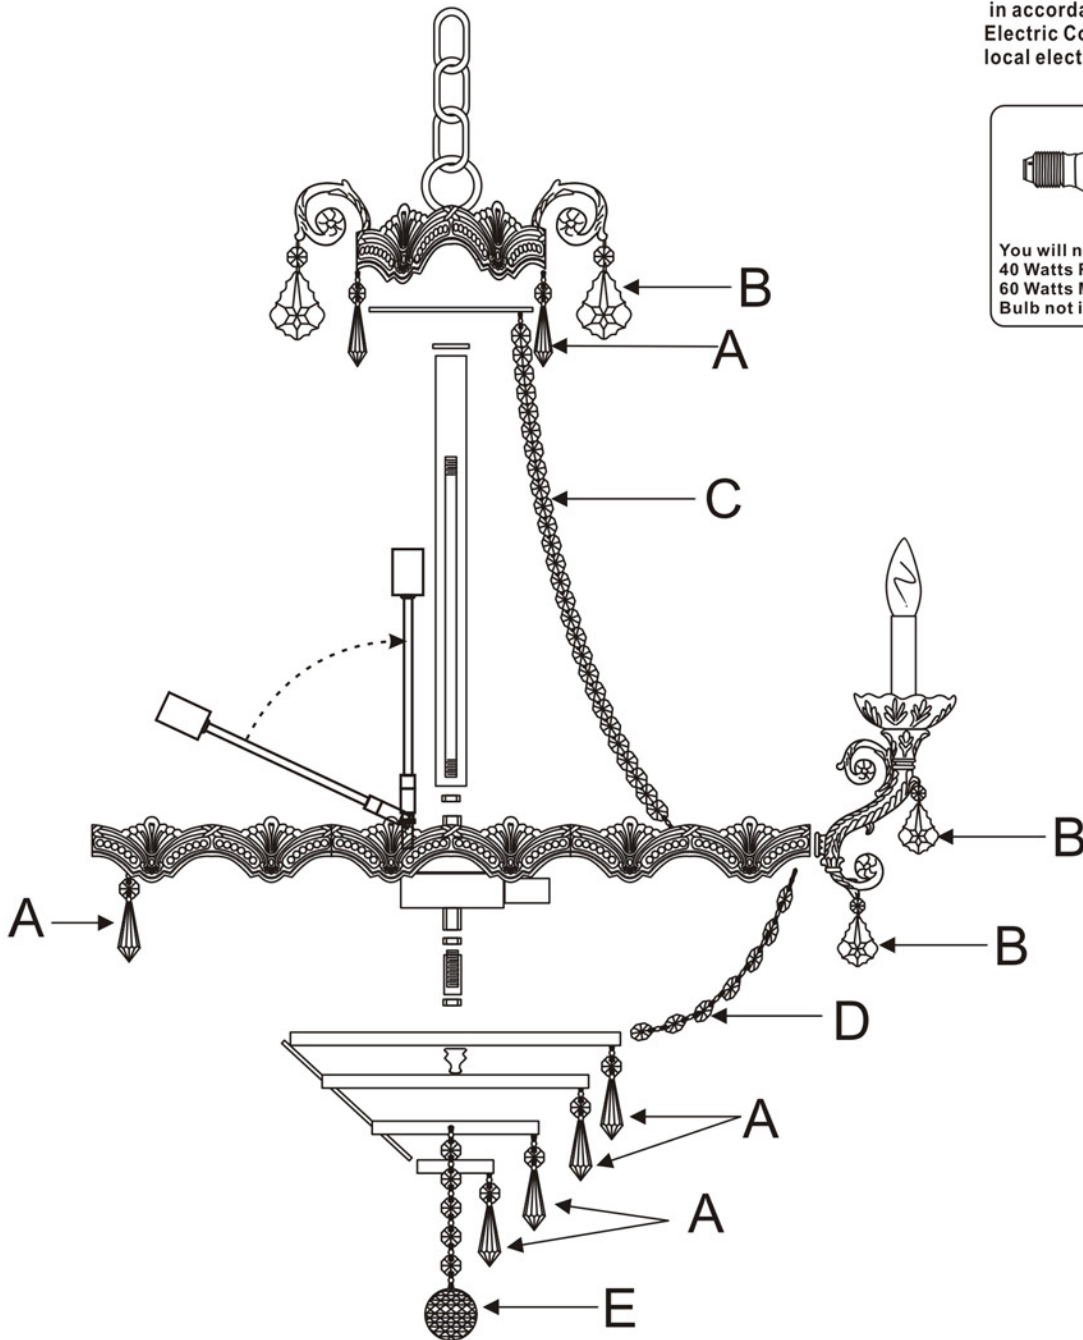

## MODEL#:1486 ASSEMBLY AND DRESSING INSTRUCTIONS

**WARNING:**

Electrical Danger Turn Power Off

All electrical components must be installed by a licensed electrician in accordance with the National Electric Code and the appropriate local electrical codes.

You will need 13 - Cand.Bulb  
40 Watts Recommended  
60 Watts Max  
Bulb not included.

A =  (14mm+38mm)X254sets

B =  (14mm+76mm)X15sets

C =  (14mmX27)X25sets

D =  (28mm+26mm+24mm+20mm +18mm+16mm)X50sets

E =  (14mmX5+40mm)X1pc