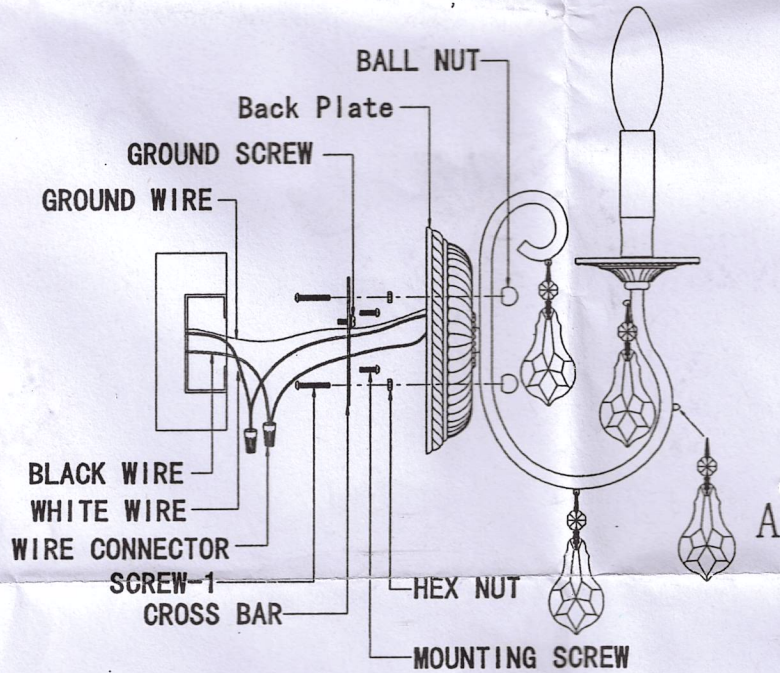

CRYSTORAMA

1958
 95 Cantiague Rock Road, Westbury NY 11590
 ph:516.931.9090 fax:516.931.1254
 info@crystorama.com www.crystorama.com

MODEL#:5011-EB-CL-MWP ASSEMBLY AND DRESSING INSTRUCTIONS

All electrical components must be installed by a licensed electrician in accordance with the National Electric Code and the appropriate local electrical codes.

 You will need 1 - Cand.Bulb
 40 Watts Recommended
 60Watts Max
 Bulb not included

A=  (1X63mm Pendant+1X14mm Jewels)*4pcs