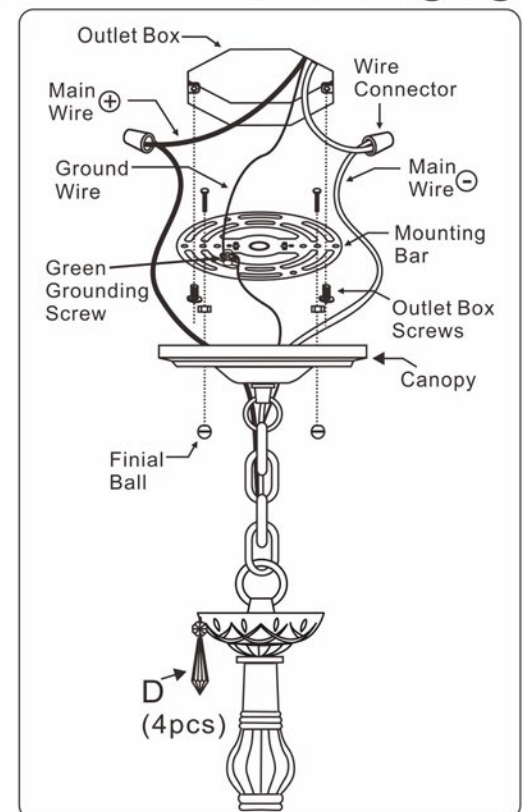

Turn Power Off

All electrical components must be installed by a licensed electrician in accordance with the National Electric Code and the appropriate local electrical codes.

1 Bobeche
with 4 **D** Trim.

For Ceiling.

For Hanging

You will need 4 - Cand. Bulb
40 Watts Recommended
60 Watts Max
Bulb not included.

- A= (14mmx7pcs)x3sets
- B= (14mmx12pcs)x6sets
- C= (14mmx8pcs)x6sets
- D= (14mm+38mm)x29sets
(Included Hanging.)
- E= (14mm+40mm)x1set