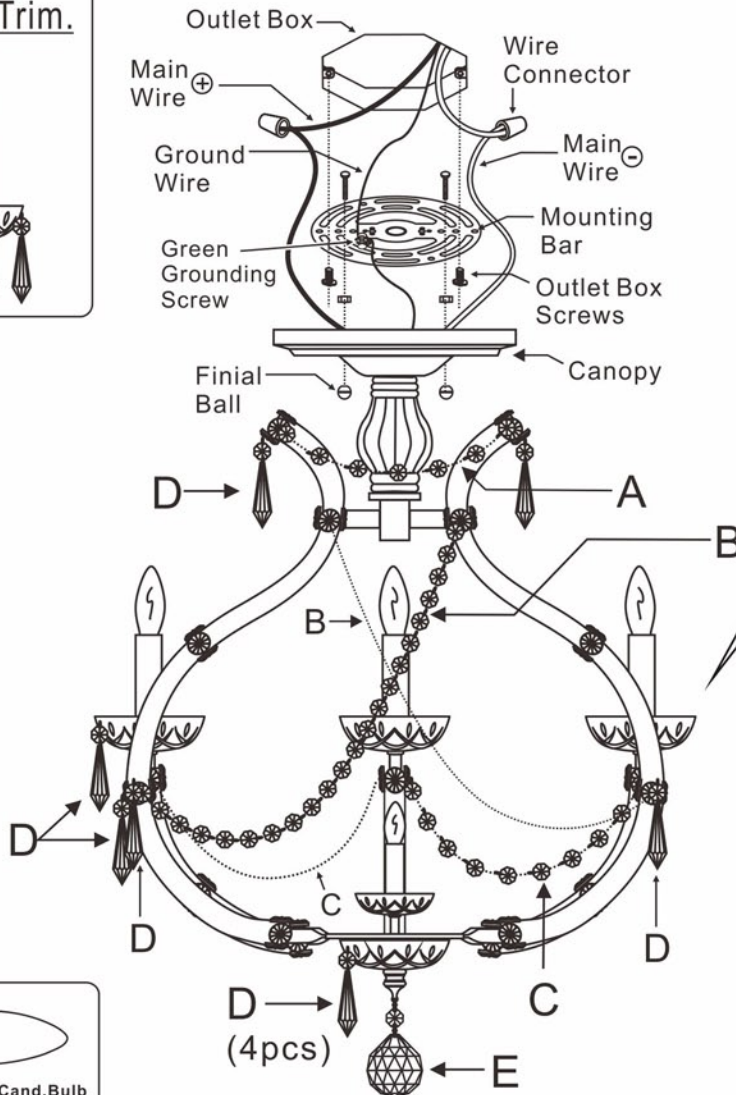

Turn Power Off

All electrical components must be installed by a licensed electrician in accordance with the National Electric Code and the appropriate local electrical codes.

1 Bobeche
with 4 **D** Trim.

For Ceiling.

For Hanging

You will need 4 - Cand. Bulb
40 Watts Recommended
60 Watts Max
Bulb not included.

- A= (14mmx7pcs)x3sets
- B= (14mmx12pcs)x6sets
- C= (14mmx8pcs)x6sets
- D= (14mm+38mm)x29sets
(Included Hanging.)
- E= (14mm+40mm)x1set