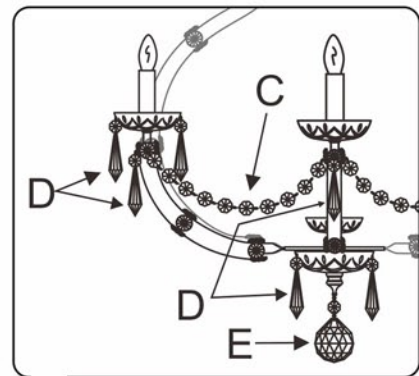

Turn Power Off

All electrical components must be installed by a licensed electrician in accordance with the National Electric Code and the appropriate local electrical codes.

1 Bobeche
with 4 **D** Trim.

For Ceiling.

For Hanging

You will need 4 - Cand. Bulb
40 Watts Recommended
60 Watts Max
Bulb not included.

- A= (14mmx7pcs)x3sets
- B= (14mmx12pcs)x6sets
- C= (14mmx8pcs)x6sets
- D= (14mm+38mm)x29sets
(Included Hanging.)
- E= (14mm+40mm)x1set