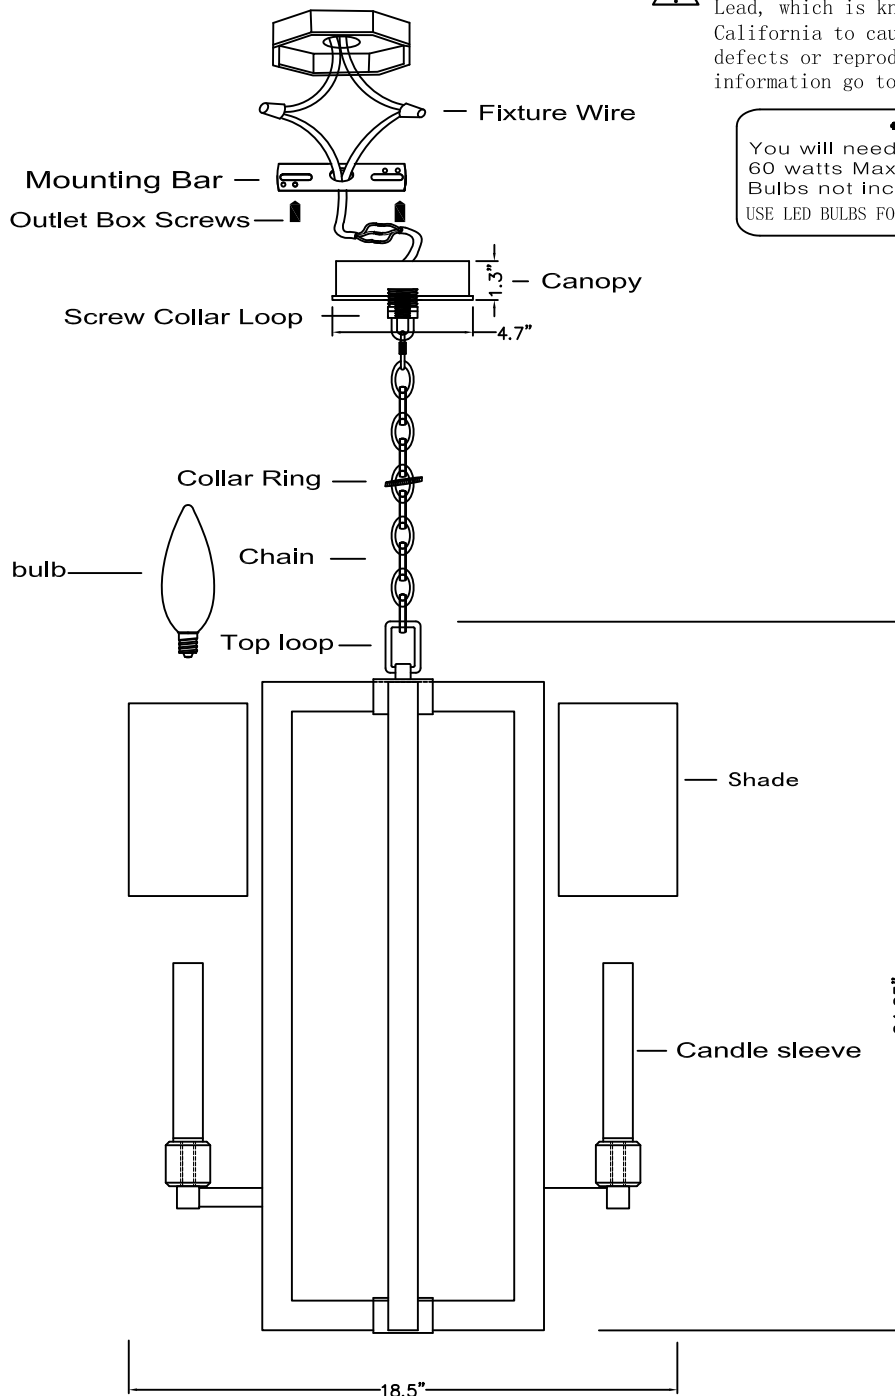

CRYSTORAMA

95 Cantiague Rock Road, Westbury NY 11590
 ph:516.931.9090 fax:516.931.1254
 info@crystorama.com www.crystorama.com

MODEL#: 8884PN ASSEMBLY AND DRESSING INSTRUCTIONS

Shade Dimensions

WARNING

Electrical Danger Turn Power Off

IMPORTANT
 TURN OFF THE POWER AT THE MAIN FUSE OR CIRCUIT BREAKER BOX BEFORE STARTING INSTALLATION

WARNING: This product can expose you to Lead, which is known to the State of California to cause cancer and/or birth defects or reproductive harm. For more information go to www.P65Warnings.ca.gov