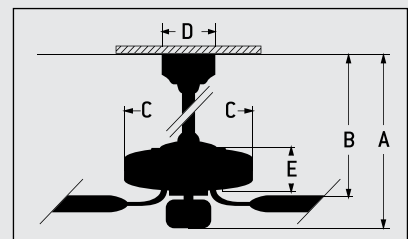

### SPECS

- Blade Sweep Options. .... 42", 52"
- Number of Blades ..... 5
- Blade Pitch..... 12°
- Motor Size (MM) ..... 153 x 13
- AMPS (HI Speed) ..... <1
- Shipping Wt. (lbs.)..... 13.64
- CU. FT. in Carton ..... 1.87
- Airflow\*  
(Cubic Feet Per Minute) ..... 4,635
- Watts (HI Speed) ..... 63
- Airflow Efficiency\*  
(CFM Per Watt) ..... 74

### CEILING DROP DIMENSIONS

- A: 4" DR - 18.58"
- B: 4" DR - 10.71"
- C: 11.42"
- D: 5.12"
- E: 4.28"
- DR = Downrod

\*Compare: 49" to 60" ceiling fans have airflow efficiencies ranging from approximately 51 to 176 cubic feet per minute per watt at high speed.