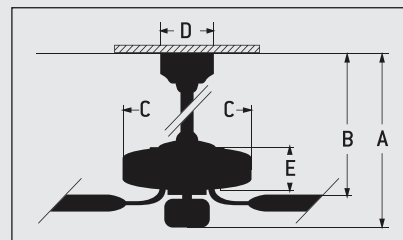

SPECS

- Blade Sweep Option. 42", 52"
- Number of Blades 5
- Blade Pitch 12°
- Motor Size (MM) 153 x 13
- AMPS (HI Speed) <1
- Watts (HI Speed)62
- Shipping Wt. (lbs.) 13.64
- CU. FT. in Carton 1.87
- Airflow*
(Cubic Feet Per Minute) 4,478
- Airflow Efficiency*
(CFM Per Watt)72

CEILING DROP DIMENSIONS

- A: 4" DR - 18.58"
- B: 4" DR - 10.71"
- C: 11.42"
- D: 5.12"
- E: 4.28"
- DR = Downrod

"Compare: 36" to 48" ceiling fans have airflow efficiencies ranging from approximately 71 to 86 cubic feet per minute per watt at high speed."