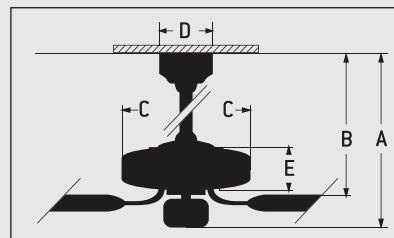

Aged Bronze Brushed Pro Builder
203 Series with 52" Contractor Dark
Oak Blades and Light Kit

Model . . . **C203ABZ**
Blade . . . **BCD52-DOK**
Light . . . **Included**

Pro Builder 203 Series

FEATURES

- 3 Speed Reversible Motor
- 4" Downrod (Included)
- Limited Lifetime Warranty
- Blades Sold Separately
- Integrated White Frost 4-Light Kit (4-13W CFL Bulbs Included)
- Universal Remote Control (Optional)

SPECS

- Blade Sweep Option. 42", 52"
- Number of Blades 5
- Blade Pitch 12°
- Motor Size (MM) 153 x 13
- AMPS (HI Speed) <1
- Watts (HI Speed) 62
- Shipping Wt. (lbs.) 15.11
- CU. FT. in Carton 1.98
- Airflow* (Cubic Feet Per Minute) 4,460
- Airflow Efficiency* (CFM Per Watt) 72

CEILING DROP DIMENSIONS

A: 4" DR - 18.58"
C: 11.42"
E: 4.28"
B: 4" DR - 10.71"
D: 5.12"
DR = Downrod

*Compare: 49" to 60" ceiling fans have airflow efficiencies ranging from approximately 51 to 176 cubic feet per minute per watt at high speed.