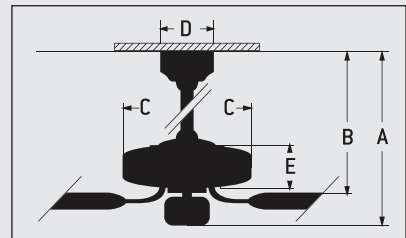

## SPECS

- Blade Sweep Option. . . . .42", 52"
- Number of Blades . . . . .5
- Blade Pitch . . . . .12°
- Motor Size (MM) . . . . .153 x 13
- AMPS (HI Speed) . . . . .<1
- Watts (HI Speed) . . . . .63
- Shipping Wt. (lbs.) . . . . .13.42
- CU. FT. in Carton . . . . .1.97
- Airflow\* (Cubic Feet Per Minute) . . . . . 4,486
- Airflow Efficiency\* (CFM Per Watt) . . . . .72

## CEILING DROP DIMENSIONS

- A: 4" DR - 18.61"
- B: 4" DR - 10.71"
- C: 11.42"
- D: 5.12"
- E: 4.28"
- DR = Downrod

\*Compare: 49" to 60" ceiling fans have airflow efficiencies ranging from approximately 51 to 176 cubic feet per minute per watt at high speed.\*