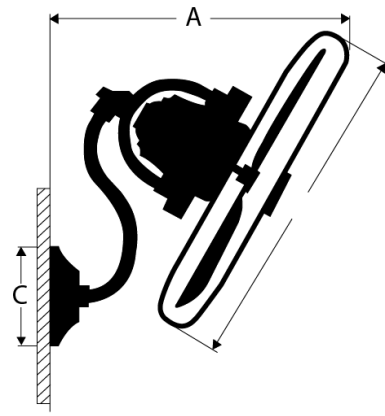

Bellows I - BW116

Bellows I Wall Fan (Blades Included)

Color

Increase your cool, indoors or out, with the Retro-inspired damp-rated Bellows I 16" wall mount fan. with a heavy-duty, 3-speed oscillating motor and 14" blades, this wall-mounted fan combines the retro style of a table fan with the power and efficiency of a ceiling fan. Finished in your choice of Aged Bronze Textured or Stainless Steel, it features separate knobs for oscillating and speed control. The fan can be hung and plugged in, with 40" corded plug or hard-wired if necessary.

- Heavy Duty, 3 Oscillating Speed Motor
- Wall Mount Installation Comes Pre-Wired with 40" Corded 3-Prong Plug End with Replaceable Fuse
- Wall Mount Installation Comes Pre-Wired with 40" Corded 3-Prong Plug End with Replaceable Fuse
- Separate Control Knobs for Speed Control and Oscillating Function
- Can be Hard-Wired Directly to Junction Box
- Suitable for Damp Locations

Specs

| | |
|------------------------|-----------|
| Blade Sweep Opt (in.) | 14 |
| Blades | 3 |
| Blade Pitch (deg) | 7 |
| Motor Size (MM) | 82x25 |
| Amps at High Speed | 0.38 |
| Watts (Hi Speed) | 43.60 |
| High Speed (CFM) | 1,382.741 |
| Low Speed (CFM) | 703.09 |
| Carton Size (CU FT) | 4.78 |
| Shipping Weight (lbs.) | 19.62 |
| Blade Options | Fits Only |

Dimensions

| | |
|----|----|
| B | 16 |
| A | 21 |
| C: | 9 |

Craftmade • 650 S. Royal Lane • Coppel, TX 75019 • • • © 2021 All Rights Reserved