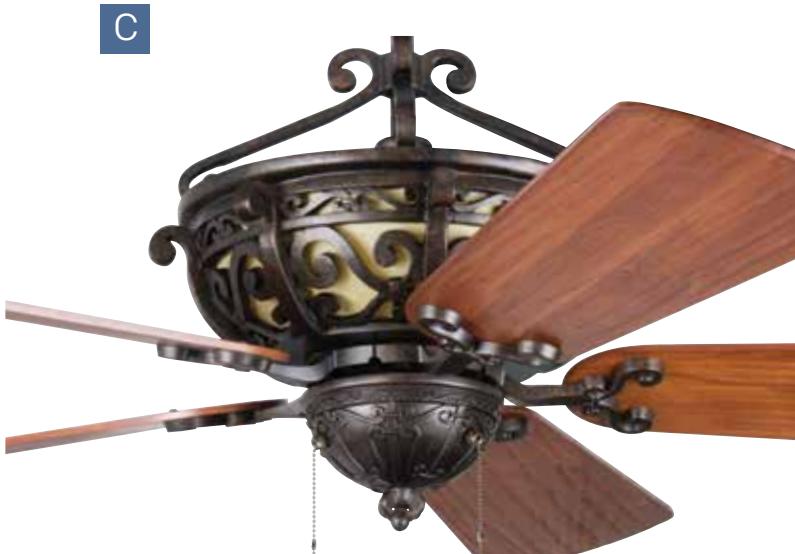

C

A Peruvian Toscana
Model **TO52PR**
Blade . . . . . **B556C-CH10-Walnut, Custom Carved Chamberlain**
Light . . . . . **LK50CFL-PR-Shown, Sold Separately**

B Athenian Obol Toscana
Model **TO52AO**
Blade . . . . . **B554PR-WAL-Rustic Walnut, Premier**
Light . . . . . **Adaptable, Optional**

C Peruvian Toscana
Model **TO52PR**
Blade . . . . . **B554P-TK7-Teak, Premier Hand-Scraped**
Light . . . . . **Adaptable, Optional**

AVAILABLE FINISHES

- **AO** Athenian Obol
- **PR** Peruvian