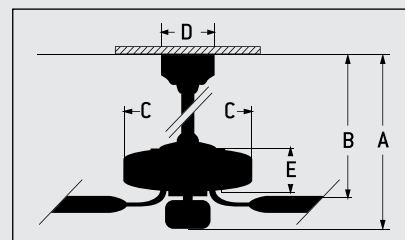

Toscana

The thoughtful scrollwork details of the Toscana ceiling fan will add Old-World appeal and traditional style to your home. Select from two exquisite finishes – Athenian Obol with Amber Frost integrated lighted body housing or Peruvian finish with Antique Scavo integrated lighted body housing. Whether you choose blades that make this fan 44", 52", 54" or 56" in diameter, each fan comes readied with a powerful 3-speed reversible motor and a decorative downrod accessory. See the coordinating lighting family at www.jeremiahcompany.com.

SPECS

- Blade Sweep Options. 44", 52", 54", 56"
- Number of Blades 5
- Blade Pitch 14°
- Motor Size (MM) 188 x 15
- AMPS (HI Speed) <1
- Shipping Wt. (lbs.) 39.24
- CU. FT. in Carton 3.25
- Airflow* (Cubic Feet Per Minute) 5,098
- Watts (HI Speed) 66
- Airflow Efficiency* (CFM Per Watt) 78

CEILING DROP DIMENSIONS

- A: 6" DR - 18.25"
- A: 12" DR - 24.25"
- C: 17.25"
- E: 5.25"
- B: 6" DR - 12.0"
- B: 12" DR - 18.0"
- D: 6.0"
- DR = Downrod

*Compare: 49" to 60" ceiling fans have airflow efficiencies ranging from approximately 51 to 176 cubic feet per minute per watt at high speed.