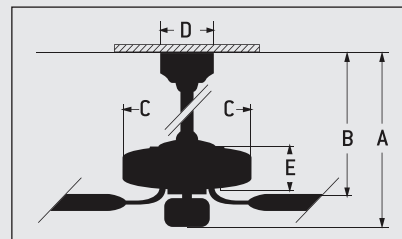

Athenian Obol Toscana with 54"	Model-Finish	TO52AO
Premier Hand-Scraped Walnut Blades	Blade-Finish	B554P-WAL
	Light-Finish	Not Shown

Toscana

FEATURES

- Heavy-Duty, 3 Speed Reversible Motor
- 6" and 12" Downrods (Included)
- Limited Lifetime Warranty
- Blades Sold Separately
- Integrated Lighted Body Glass
(Amber Frost - AO / Antique Scavo - PR)
(4-7W C7 Nightlight Bulbs Included)
- Light Kit Adaptable (Optional)
- Both TCS Controls Available (Optional)
- Decorative Downrod Accessory Included

SPECS

- Blade Sweep Option.44", 52", 54", 56"
- Number of Blades5
- Blade Pitch14°
- Motor Size (MM).188 x 15
- AMPS (HI Speed).<1
- Watts (HI Speed)71
- Shipping Wt. (lbs.)39.24
- CU. FT. in Carton3.25
- Airflow*
(Cubic Feet Per Minute)5,731
- Airflow Efficiency*
(CFM Per Watt)79

CEILING DROP DIMENSIONS

- A: 6" DR - 18.25"
- A: 12" DR - 24.25"
- C: 17.25"
- E: 5.25"
- B: 6" DR - 12.0"
- B: 12" DR - 18.0"
- D: 6.0"
- DR = Downrod

"Compare: 49" to 60" ceiling fans have airflow efficiencies ranging from approximately 51 to 176 cubic feet per minute per watt at high speed."