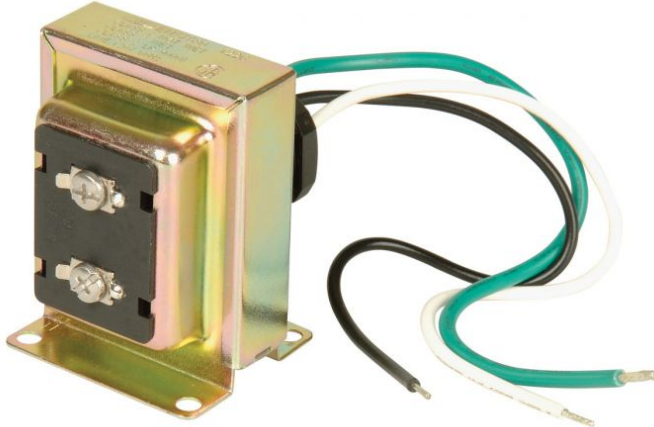

## Transformer Buttons - T1610

Chime Transformer 16 Volt, 10VA -10 Watts

Chime Transformer 16 Volt, 10VA -10 Watts

- For Single Chime Applications, Individually Boxed
- Compatible with one 2-note chime with all wires less than 50 feet in length

### Specs ^

Carton Size (CU FT) 0.01