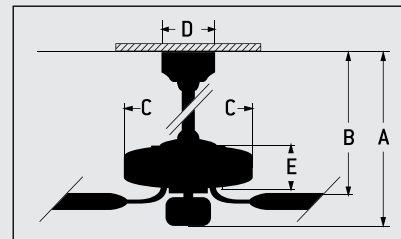

SPECS

- Blade Sweep 30"
- Number of Blades 5
- Blade Pitch 25°
- Motor Size (MM) 153 x 8
- AMPS (HI Speed) <1
- Shipping Wt. (lbs.) 13.71
- CU. FT. in Carton 1
- Airflow*
(Cubic Feet Per Minute) 2,378
- Watts (HI Speed) 43
- Airflow Efficiency*
(CFM Per Watt) 55

CEILING DROP DIMENSIONS

- A: 3" DR - 11.25"
- A: 6" DR - 14.25"
- C: 9.0"
- E: 3.25"
- B: 3" DR - 9.0"
- B: 6" DR - 12.0"
- D: 5.875"
- DR = Downrod

*Compare: 36" to 48" ceiling fans have airflow efficiencies ranging from approximately 71 to 86 cubic feet per minute per watt at high speed.