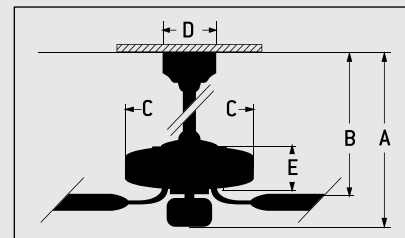

## SPECS

- Blade Sweep ..... 44", 52", 54", 56"
- Number of Blades ..... 5
- Blade Pitch ..... 14°
- Motor Size (MM) ..... 188 x 15
- AMPS (HI Speed) ..... <1
- Shipping Wt. (lbs.) ..... 26.68
- CU. FT. in Carton ..... 1.93
- Airflow\* (Cubic Feet Per Minute) ..... 5,887
- Watts (HI Speed) ..... 74
- Airflow Efficiency\* (CFM Per Watt) ..... .79

## CEILING DROP DIMENSIONS

- A: 3" DR - 23.25"
- A: 6" DR - 26.25"
- C: 16.25"
- E: 2.5"
- B: 3" DR - 20.25"
- B: 6" DR - 23.25"
- E: 5.125"
- DR = Downrod

\*Compare: 36" to 48" ceiling fans have airflow efficiencies ranging from approximately 71 to 86 cubic feet per minute per watt at high speed.