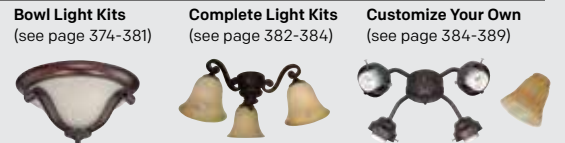

B Oiled Bronze Metro  
Model . . . **ME520B**  
Blade . . . **B552C-OB - Contour Oiled Bronze**  
Light . . . **LK105-ABZ-LED, Shown, Sold Separately**

C Oiled Bronze Metro  
Model . . . **ME520B**  
Blade . . . **B556C-SB4 - Carved Classic Ebony**  
Light . . . **Not Shown**

D Oiled Bronze Metro  
Model . . . **ME520B**  
Blade . . . **B552P-WB6 - Plus Walnut**  
Light . . . **LK24CFL-OB, Shown Sold Separately**

AVAILABLE FINISHES

**OB** Oiled Bronze

BLADE OPTIONS

LIGHT KIT OPTIONS