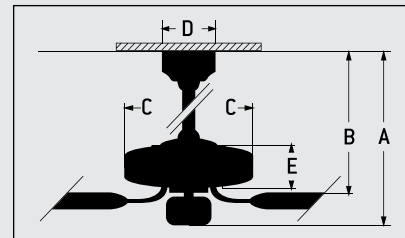

SPECS

- Blade Sweep Options. 44", 52", 54" 56"
- Number of Blades 5
- Blade Pitch 14°
- Motor Size (MM) 188 x 15
- AMPS (HI Speed) <1
- Shipping Wt. (lbs.) 23.37
- CU. FT. in Carton 2
- Airflow*
(Cubic Feet Per Minute) 5,432
- Watts (HI Speed) 67
- Airflow Efficiency*
(CFM Per Watt) 81

CEILING DROP DIMENSIONS

- A: 3" DR w/ LK - 19.75"
- B: 3" DR - 10.75"
- A: 6" DR w/ LK - 22.0"
- B: 6" DR - 13.0"
- A: 3" DR w/o LK - 13.5"
- C: 12.5"
- A: 6" DR w/o LK - 15.75"
- E: 4.5"
- D: 5.125"
- DR = Downrod