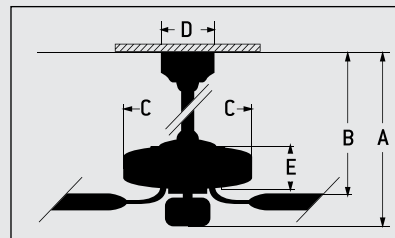

**SPECS**

- Blade Sweep. .... 60"
- Number of Blades..... 5
- Blade Pitch..... 14°
- Motor Size (MM) ..... 188 x 22
- AMPS (HI Speed) ..... <1
- Shipping Wt. (lbs.)..... 37.08
- CU. FT. in Carton ..... 3.75
- Airflow\*  
(Cubic Feet Per Minute) ..... 6,127
- Wattage..... 65 Watts
- Efficiency\*  
(CFM Per Watt) ..... 95

**CEILING DROP DIMENSIONS**

- A: 4" DR - 26.4"
- A: 6" DR" - 28.4"
- C: 13.3"
- E: 22.0"
- B: 4" DR - 9.2"
- B: 6" DR - 11.2"
- D: 6.0"
- DR = Downrod

\*Compare: 49" to 60" ceiling fans have airflow efficiencies ranging from approximately 51 to 176 cubic feet per minute per watt at high speed.