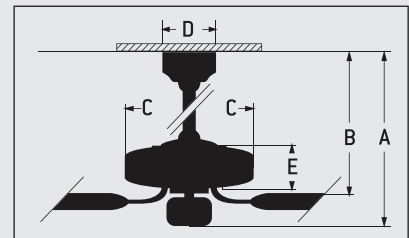

CEILING DROP DIMENSIONS

- A: 2" DR - 13.25"
- A: 6" DR - 17.25"
- C: 12.625"
- E: 3.5"
- B: 2" DR - 8.0"
- B: 6" DR - 12.0"
- D: 5.5"
- DR = Downrod

"Compare: 49" to 60" ceiling fans have airflow efficiencies ranging from approximately 51 to 176 cubic feet per minute per watt at high speed."