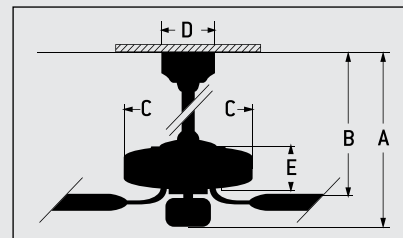

Bloom

Whimsical and endearing, the Bloom 52" ceiling fan will inspire her to blossom. The captivating upper and lower blades rotate independently and can be customized in 4 adorable combinations – pink and green, translucent teal and cherry, pink and white, and black and translucent. At 52" in diameter, the silent 3-speed reversible motor and glowing integrated light add even more charm. Plus, with the Intelligent Control System (ICS) remote control, this fan can grow right along with her. Blades sold separately.

SPECS

- Blade Sweep 52"
- Number of Blades 10
- Blade Pitch 13.5°
- Motor Size (MM) 188 x 15
- AMPS (HI Speed) <1
- Shipping Wt. (lbs.) 33.38
- CU. FT. in Carton 2.47
- Airflow* (Cubic Feet Per Minute) 5,041
- Watts (HI Speed) 60
- Airflow Efficiency* (CFM Per Watt) 84

CEILING DROP DIMENSIONS

- A: 6" DR - 14.25"
- B: 6" DR - 9.75"
- C: 13.0"
- D: 6.0"
- E: 6.75"
- DR = Downrod

*Compare: 49" to 60" ceiling fans have airflow efficiencies ranging from approximately 51 to 176 cubic feet per minute per watt at high speed.