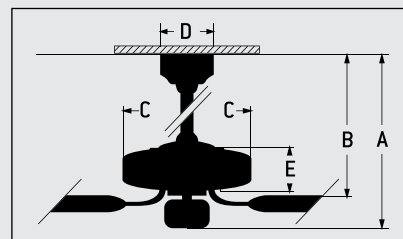

SPECS

- Blade Sweep. 56"
- Number of Blades 3
- Blade Pitch 16
- Motor Size (MM) 153x17
- AMPS (HI Speed) <1
- Shipping Wt. (lbs.) 17,74
- CU. FT. in Carton 1.68
- Energy Guide Airflow (Cubic Feet Per Minute) 2,307
- Energy Guide Wattage 65 Watts
- Energy Guide Efficiency (CFM Per Watt) 36
- Energy Guide Estimated Yearly Cost* \$10
- Airflow at High Speed (Cubic Feet Per Minute) 3,763

CEILING DROP DIMENSIONS

- A2: 4" DR - 13.39"
- A1: 6" DR - 14.56"
- C: 8,78"
- E: 9,13"
- B2: 4" DR - 11.81"
- B1: 6" DR - 11.44"
- D: 5,59"
- DR = Downrod

*Based on 12 cents per kWh and 6.4 hours use per day.