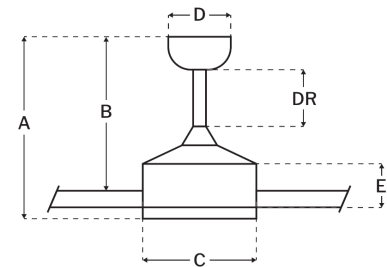

Measurements

Blade Sweep (in):	52
Downrod Length (in):	6
Height (in):	14.96
Canopy Width (in):	5.83
Product Weight (lbs):	13.89
Lead Wire (in):	80
Carton Length (in):	25.71
Carton Width (in):	8.5
Carton Height (in):	10.16
Carton Cube:	1.29
Carton Weight (lbs):	15.87

Motor

Motor Material:	Silicon Steel
Motor Technology:	AC
Motor Size (mm):	153x15
Mounting Options:	Flat or Angled Ceiling
Motor Type:	3-Speed Reversible
Indoor/Outdoor Rating:	Indoor

Blades

Number of Blades:	3
Blades Included:	Yes
Blade Finish:	Flat Black
Optional Blade Finishes:	No
Blade Material:	Plywood
Blade Sweep:	52"
Blade Pitch:	15

Warranty

Limited Lifetime Warranty

Ceiling Drop Dimensions

A: Total Height w/ 6" Downrod	14.96"
B: Blade to Ceiling Height	12.72"
C: Housing Width	6.85"
D: Canopy Width	5.83"
E: Housing Height	4.17"

Electrical/Lighting