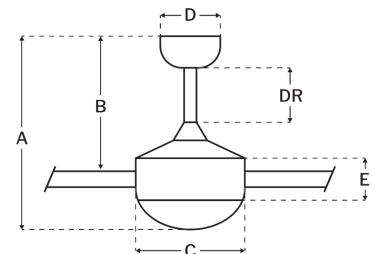

Motor

Motor Material:	Silicon Steel
Motor Technology:	DC
Motor Size (mm):	165x25
Mounting Options:	Flat or Angled Ceiling
Motor Type:	6-Speed Reversible
Indoor/Outdoor Rating:	Damp

Blades

Number of Blades:	6
Blades Included:	Yes
Blade Finish:	Flat Black
Optional Blade Finishes:	No
Blade Material:	ABS
Blade Sweep:	72"
Blade Pitch:	12.7

Warranty

Limited Lifetime Warranty

Ceiling Drop Dimensions

A: Total Height w/ 6" Downrod	15.72"
B: Blade to Ceiling Height	10.77"
C: Housing Width	9.13"
D: Canopy Width	6.03"
E: Housing Height	2.09"

Electrical/Lighting