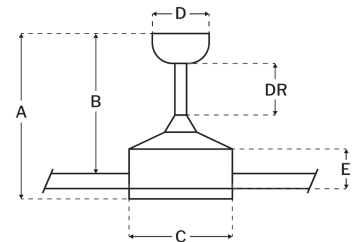

### Measurements

Blade Sweep (in):	84
Downrod Length (in):	6
Height (in):	15.04
Canopy Width (in):	5.87
Product Weight (lbs):	32.85
Lead Wire (in):	80
Carton Length (in):	39.76
Carton Width (in):	12.2
Carton Height (in):	11.61
Carton Cube:	3.14
Carton Weight (lbs):	37.26

### Motor

Motor Material:	Silicon Steel
Motor Technology:	DC
Motor Size (mm):	168x30
Mounting Options:	Downrod Only*
Motor Type:	6-Speed Reversible
Indoor/Outdoor Rating:	Wet

### Blades

Number of Blades:	8
Blades Included:	Yes
Blade Finish:	Flat Black
Optional Blade Finishes:	No
Blade Material:	Aluminum
Blade Sweep:	84"
Blade Pitch:	3.5

### Ceiling Drop Dimensions

A: Total Height w/ 6" Downrod	15.04"
B: Blade to Ceiling Height	12.01"
C: Housing Width	9.53"
D: Canopy Width	5.87"
E: Housing Height	5.71"