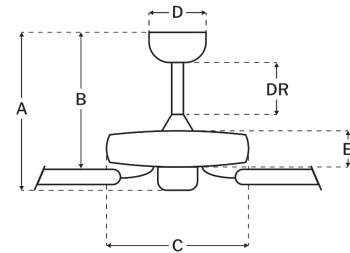

Additional Finishes

Measurements

Blade Sweep (in):	54
Downrod Length (in):	12/6
Height (in):	24.25
Canopy Width (in):	6.02
Product Weight (lbs):	35.71
Lead Wire (in):	80
Carton Length (in):	29.13
Carton Width (in):	19.52
Carton Height (in):	10.19
Carton Cube:	3.36
Carton Weight (lbs):	39.24

Motor

Motor Material:	Silicon Steel
Motor Technology:	AC
Motor Size (mm):	188X15
Mounting Options:	Flat or Angled Ceiling
Motor Type:	3-Speed Reversible
Indoor/Outdoor Rating:	Indoor

Blades

Number of Blades:	5
Blades Included:	Yes
Blade Finish:	Walnut
Optional Blade Finishes:	No
Blade Material:	Solid wood
Blade Sweep:	54"
Blade Pitch:	14

Warranty

Limited Lifetime Warranty

Ceiling Drop Dimensions

A: Total Height w/ 12/6" Downrod	24.25/18.25"
B: Blade to Ceiling Height	20.87/14.91"
C: Housing Width	17.24"
D: Canopy Width	6.02"
E: Housing Height	4.76"