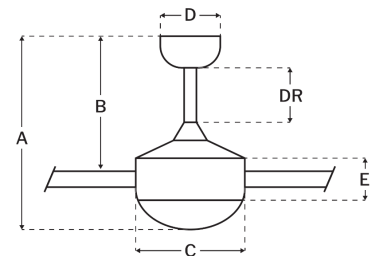

Blade Sweep (in):	48
Downrod Length (in):	6
Height (in):	17.12
Canopy Width (in):	5.87
Product Weight (lbs):	13.67
Lead Wire (in):	80
Carton Length (in):	23.74
Carton Width (in):	10.47
Carton Height (in):	11.73
Carton Cube:	1.69
Carton Weight (lbs):	15.65

Motor

Motor Material:	Silicon Steel
Motor Technology:	AC
Motor Size (mm):	153x12
Mounting Options:	Flat or Angled Ceiling
Motor Type:	3-Speed Reversible
Indoor/Outdoor Rating:	Indoor

Blades

Number of Blades:	3
Blades Included:	Yes
Blade Finish:	Flat Black/Greywood
Optional Blade Finishes:	No
Blade Material:	Plywood
Blade Sweep:	48"
Blade Pitch:	10

Warranty

Limited Lifetime Warranty

Ceiling Drop Dimensions

A: Total Height w/ 6" Downrod	17.12"
B: Blade to Ceiling Height	13"
C: Housing Width	9.53"
D: Canopy Width	5.87"
E: Housing Height	4.06"

Electrical/Lighting