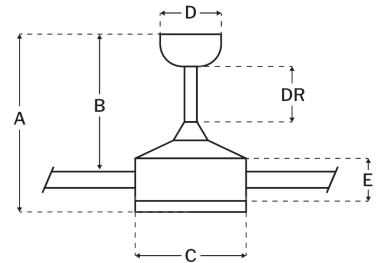

### Measurements

Blade Sweep (in):	52
Downrod Length (in):	6
Height (in):	14.97
Canopy Width (in):	5.91
Product Weight (lbs):	17.2
Lead Wire (in):	80
Carton Length (in):	24.21
Carton Width (in):	10.35
Carton Height (in):	8.27
Carton Cube:	1.2
Carton Weight (lbs):	19.18