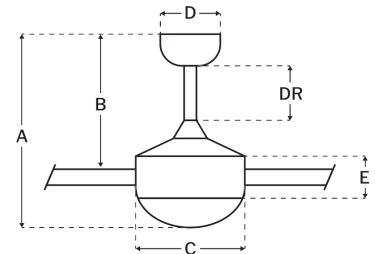

CRAFTMADE™

NIC56ESP5

Nicolas 56" Fan With Integrated Light Kit Espresso

UPC#647881228248

Additional Finishes

NIC56FBLW5

Measurements

Blade Sweep (in):	56
Downrod Length (in):	6
Height (in):	20.97
Canopy Width (in):	5.91
Product Weight (lbs):	23.15
Lead Wire (in):	80
Carton Length (in):	26.69
Carton Width (in):	14.02
Carton Height (in):	12.13
Carton Cube:	2.63
Carton Weight (lbs):	26.24

Motor

Motor Material:	Silicon Steel
Motor Technology:	AC
Motor Size (mm):	172x20
Mounting Options:	Flat or Angled Ceiling
Motor Type:	3-Speed Reversible
Indoor/Outdoor Rating:	Indoor

Blades

Number of Blades:	5
Blades Included:	Yes
Blade Finish:	Espresso/Mesquite
Optional Blade Finishes:	No
Blade Material:	Plywood
Blade Sweep:	56"
Blade Pitch:	12

Warranty

Limited Lifetime Warranty

Ceiling Drop Dimensions

A: Total Height w/ 6" Downrod	20.97"
B: Blade to Ceiling Height	10.46"
C: Housing Width	9.45"
D: Canopy Width	5.91"
E: Housing Height	2.52"

Electrical/Lighting