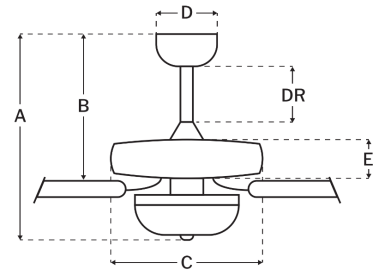

CRAFTMADE™

OP119ESP5

Outdoor Pro Plus 119 52" Fan With Optional Light Kit Espresso

UPC#647881226350

Additional Finishes

OP119FB5

Measurements

Blade Sweep (in):	52
Downrod Length (in):	6
Height (in):	18.39
Canopy Width (in):	5.51
Product Weight (lbs):	18.41
Lead Wire (in):	76
Carton Length (in):	21.57
Carton Width (in):	12.83
Carton Height (in):	10.94
Carton Cube:	1.75
Carton Weight (lbs):	20.61

Motor

Motor Material:	Silicon Steel
Motor Technology:	AC
Motor Size (mm):	153x15
Mounting Options:	Flat or Angled Ceiling
Motor Type:	3-Speed Reversible
Indoor/Outdoor Rating:	Wet

Blades

Number of Blades:	5
Blades Included:	Yes
Blade Finish:	Espresso
Optional Blade Finishes:	No
Blade Material:	ABS
Blade Sweep:	52"
Blade Pitch:	11.5

Warranty

Limited Lifetime Warranty

Ceiling Drop Dimensions

A: Total Height w/ 6" Downrod	18.39"
B: Blade to Ceiling Height	13.12"
C: Housing Width	11.56"
D: Canopy Width	5.51"
E: Housing Height	4.54"

Electrical/Lighting